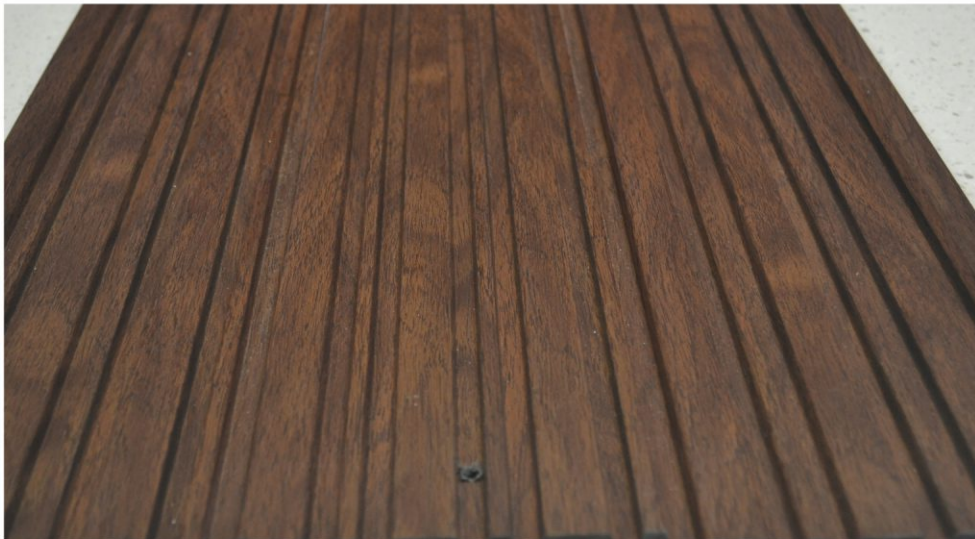

THICKNESS : 11MM (10% +/-)

SIZE : 8ft (L) x 5inch (W)

mann
Your Dreams into Reality

LUXXOUVERS

SEAMLESS — LUXURY — PLANKS

MN-171

THICKNESS : 11MM (10% +/-)

SIZE : 8ft (L) x 5inch (W)