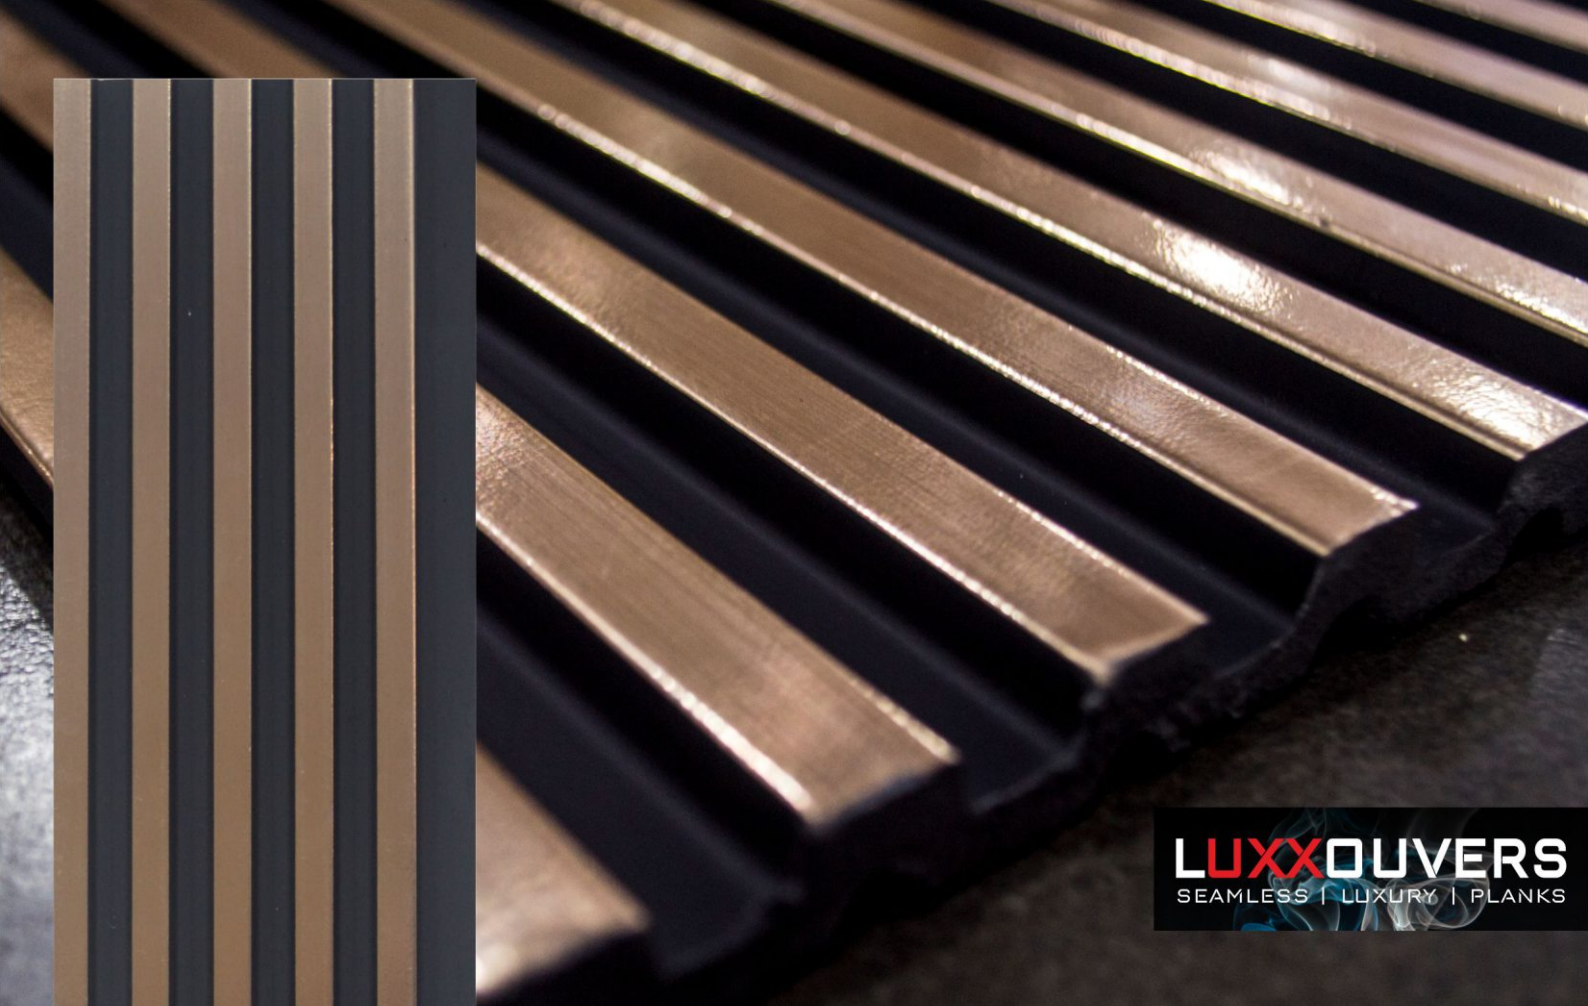

LUXDOUVERS
SEAMLESS | LUXURY | PLANKS

Size : 2400 X 120
Thickness : 12 MM

MADE IN
KOREA

MN - 561PR

mann
Your Dreams into Reality

LUXDOUVERS
SEAMLESS | LUXURY | PLANKS

Size : 2400 X 120
Thickness : 12 MM

MADE IN
KOREA