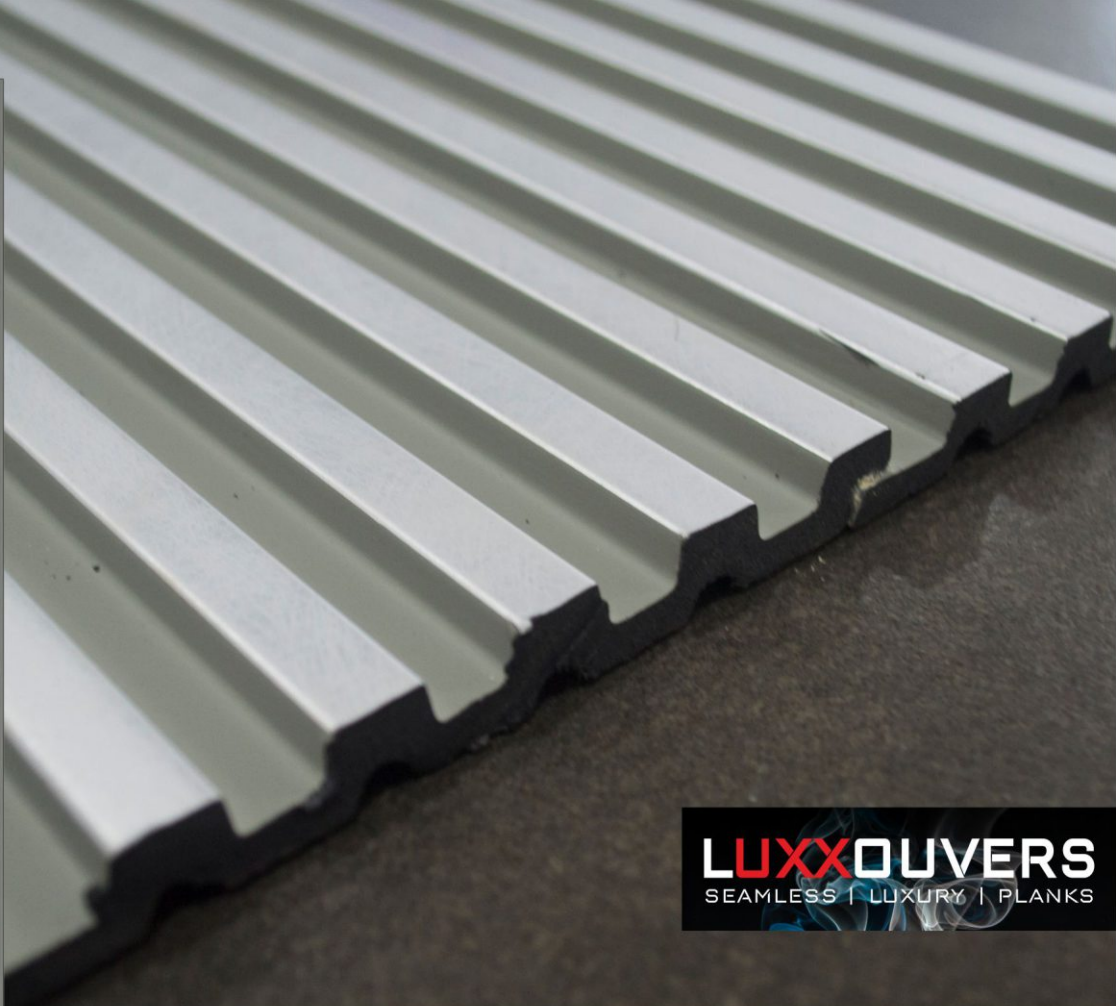

LUXXOUVERS
SEAMLESS | LUXURY | PLANKS

LUXXOUVERS
SEAMLESS | LUXURY | PLANKS

Size : 2400 X 120
Thickness : 12 MM

MADE IN
KOREA

MN - 564PR

mann
Your Dreams into Reality

LUXDOUVERS
SEAMLESS | LUXURY | PLANKS

Size : 2400 X 120
Thickness : 12 MM