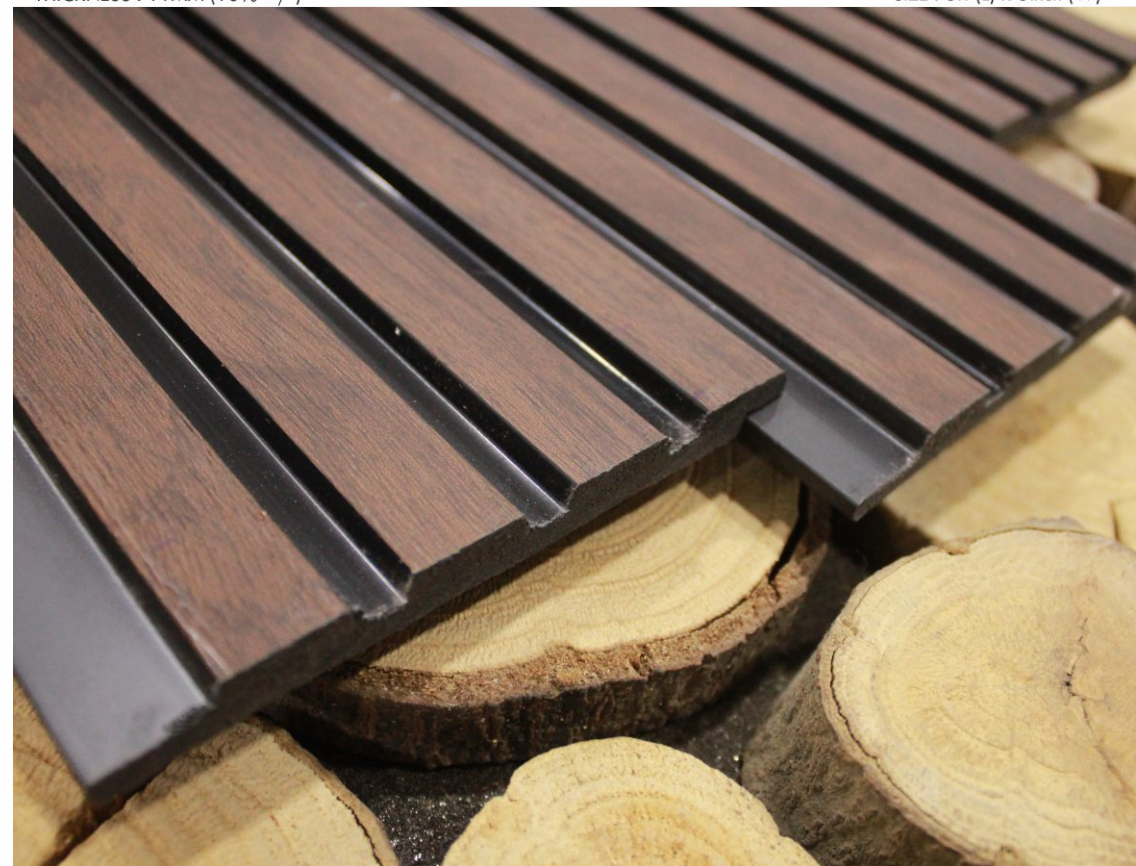

mann
Your Dreams into Reality

LUXXOUVERS

SEAMLESS — LUXURY — PLANKS

MN-159

THICKNESS : 11MM (10% +/-)

SIZE : 8ft (L) x 5inch (W)