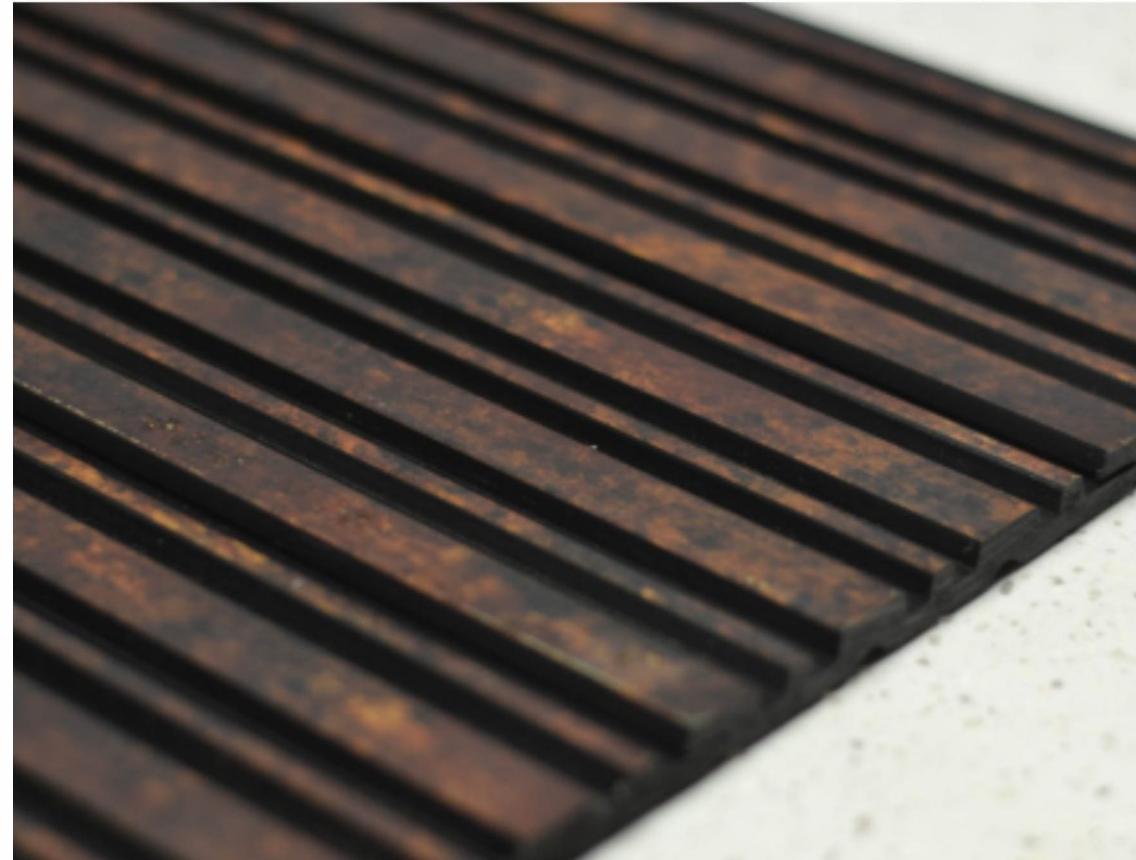

SEAMLESS — LUXURY — PLANKS

MN-175

THICKNESS : 11MM (10% +/-)

SIZE : 8ft (L) x 5inch (W)

LUXXOUVERS
SEAMLESS — LUXURY — PLANKS

MN-176

THICKNESS : 11MM (10% +/-)

SIZE : 8ft (L) x 5inch (W)