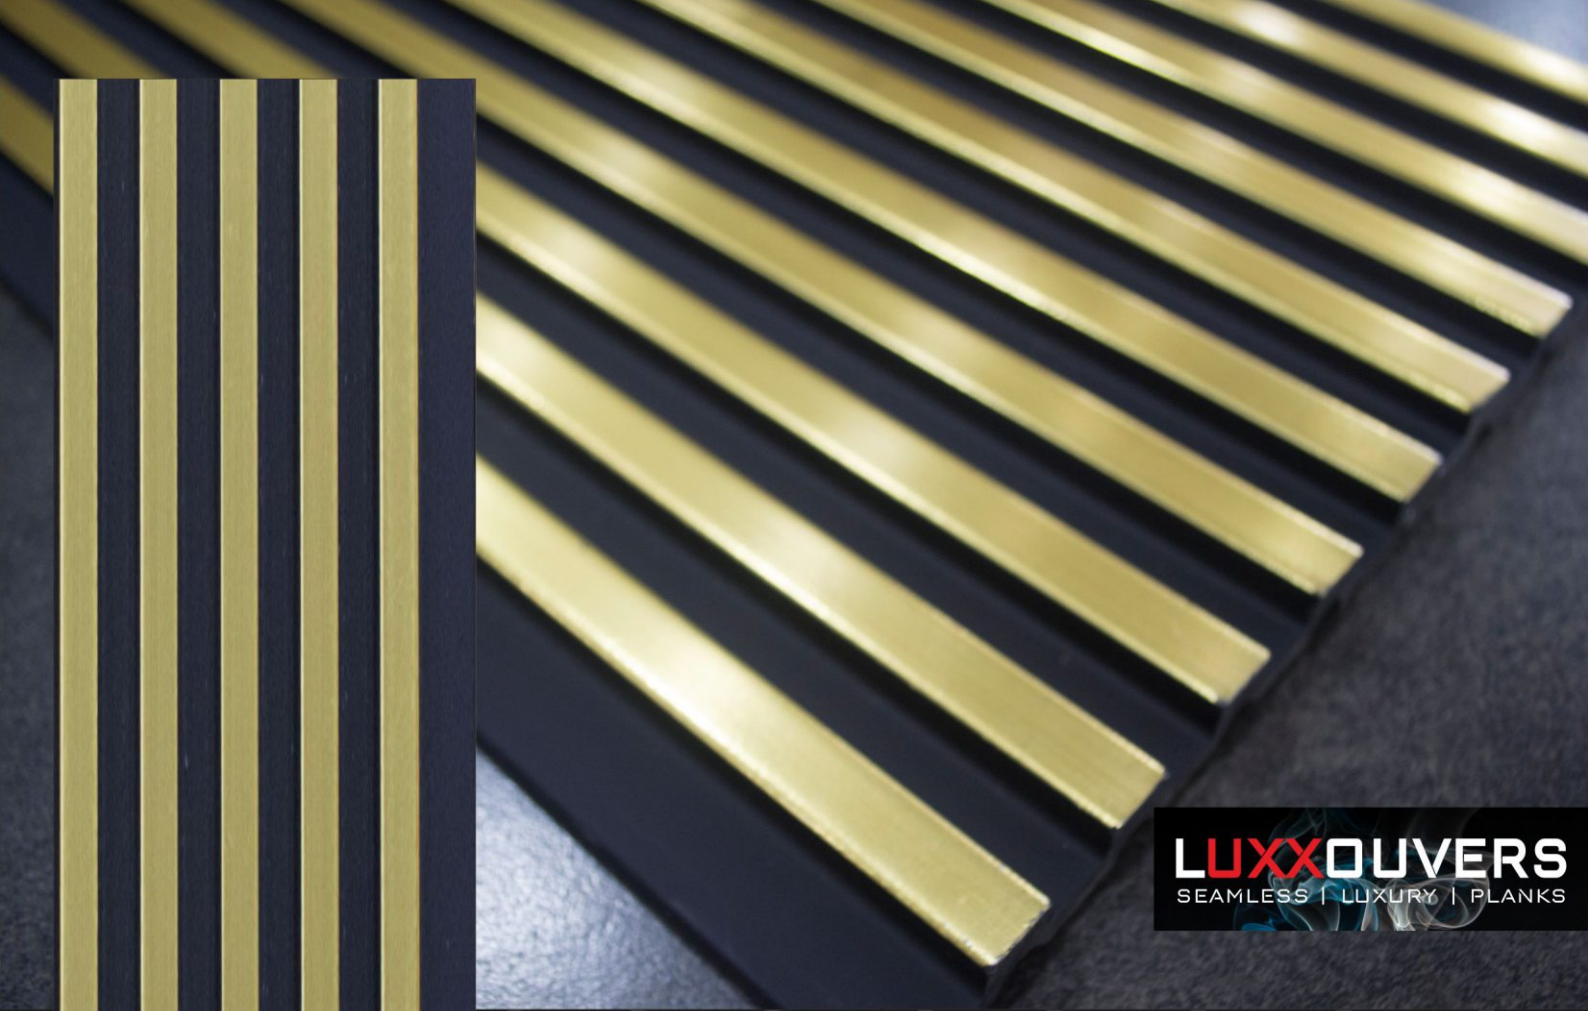

Size : 2400 X 120
Thickness : 12 MM

MADE IN
KOREA

MN - 571

mann
Your Dreams into Reality

The logo for Luxxouvers is centered in a dark, semi-transparent rectangular box. The word "LUXXOUVERS" is written in a bold, sans-serif font, with "LUXX" in red and "OUVERS" in white. Below it, the tagline "SEAMLESS | LUXURY | PLANKS" is written in a smaller, white, sans-serif font. The background of the box features a faint, blue, ethereal smoke or mist effect.

LUXXOUVERS
SEAMLESS | LUXURY | PLANKS

LUXXOUVERS
SEAMLESS | LUXURY | PLANKS

Size : 2400 X 120
Thickness : 12 MM

MADE IN
KOREA

MN - 564PR

mann
Your Dreams into Reality

LUXDOUVERS
SEAMLESS | LUXURY | PLANKS

Size : 2400 X 120
Thickness : 12 MM