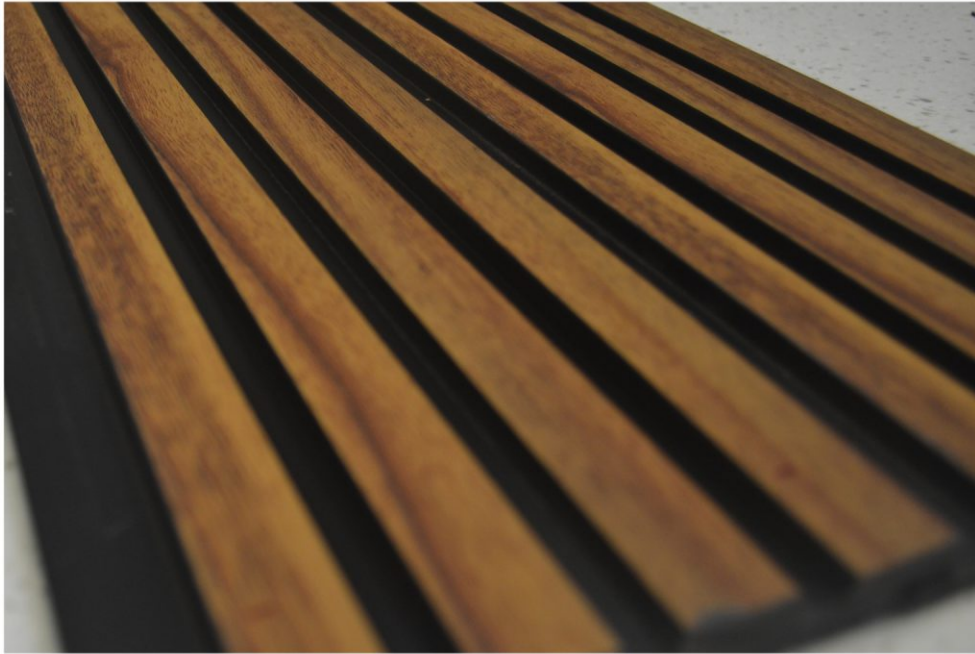

LUXXOUVERS

SEAMLESS — LUXURY — PLANKS

MN-153

THICKNESS : 11MM (10% +/-)

SIZE : 8ft (L) x 5inch (W)

LUXXOUVERS
SEAMLESS — LUXURY — PLANKS

MN-156

THICKNESS : 11MM (10% +/-)