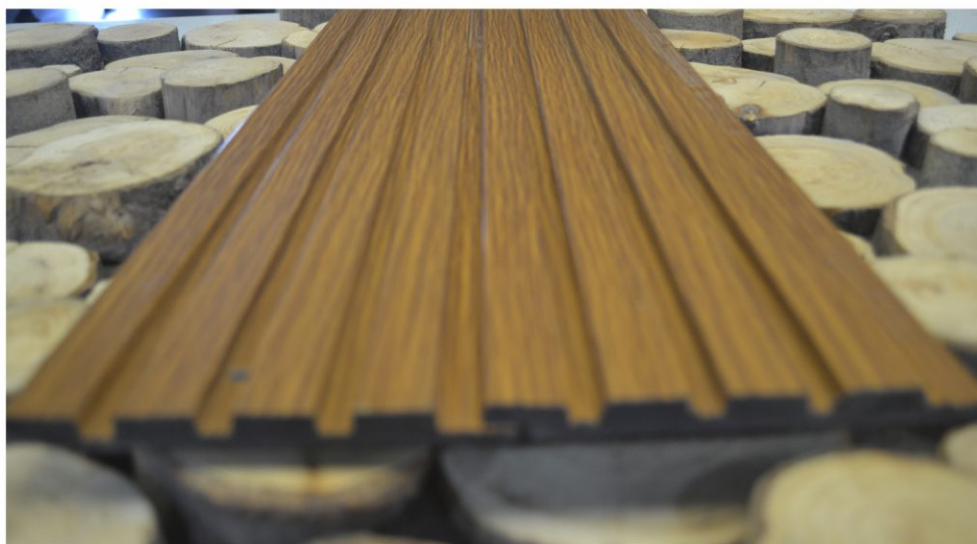

mann
Your Dreams into Reality

LUXXOUVERS

SEAMLESS — LUXURY — PLANKS —

mann
Your Dreams into Reality

LUXXOUVERS

SEAMLESS — LUXURY — PLANKS

MN-151

THICKNESS : 11MM (10% +/-)

SIZE : 8ft (L) x 5inch (W)

mann
Your Dreams into Reality

LUXXOUVERS

SEAMLESS — LUXURY — PLANKS

MN-152

THICKNESS : 11MM (10% +/-)

SIZE : 8ft (L) x 5inch (W)

mann
Your Dreams into Reality