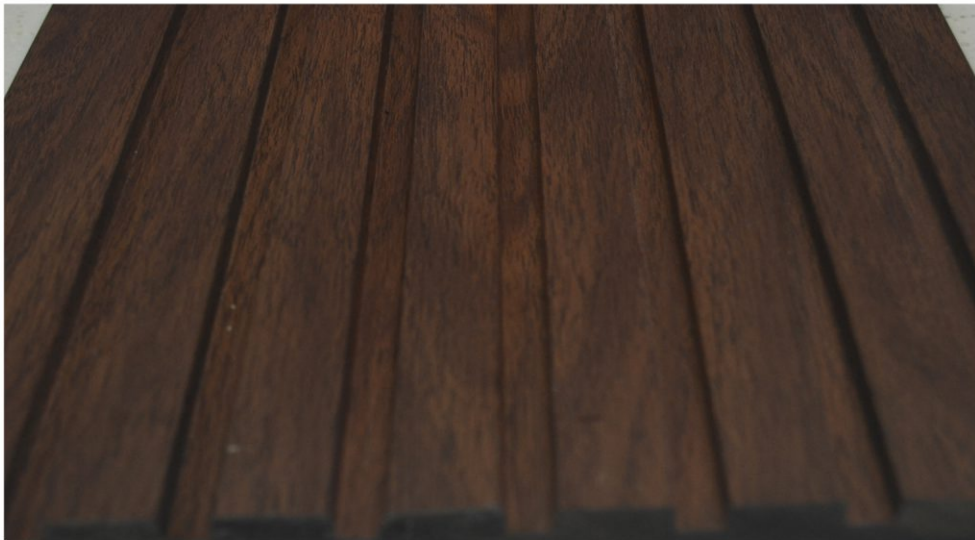

SIZE : 8ft (L) x 5inch (W)

mann
Your Dreams into Reality

LUXXOUVERS

SEAMLESS — LUXURY — PLANKS

MN-152

THICKNESS : 11MM (10% +/-)

SIZE : 8ft (L) x 5inch (W)

mann
Your Dreams into Reality