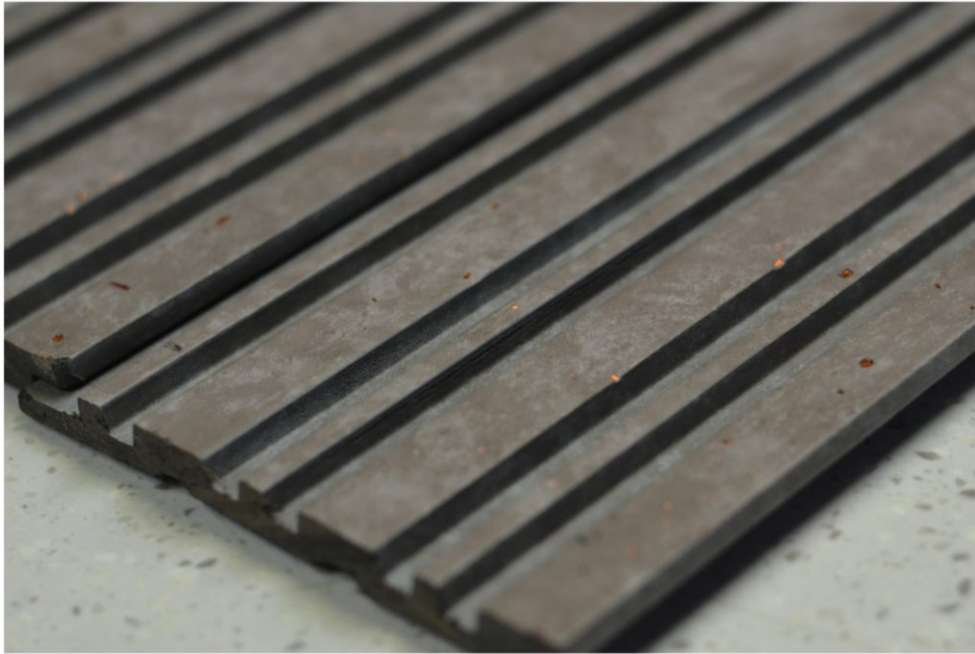

mann
Your Dreams into Reality

LUXXOUVERS

SEAMLESS — LUXURY — PLANKS

MN-178

THICKNESS : 11MM (10% +/-)

SIZE : 8ft (L) x 5inch (W)

mann
Your Dreams into Reality

LUXXOUVERS