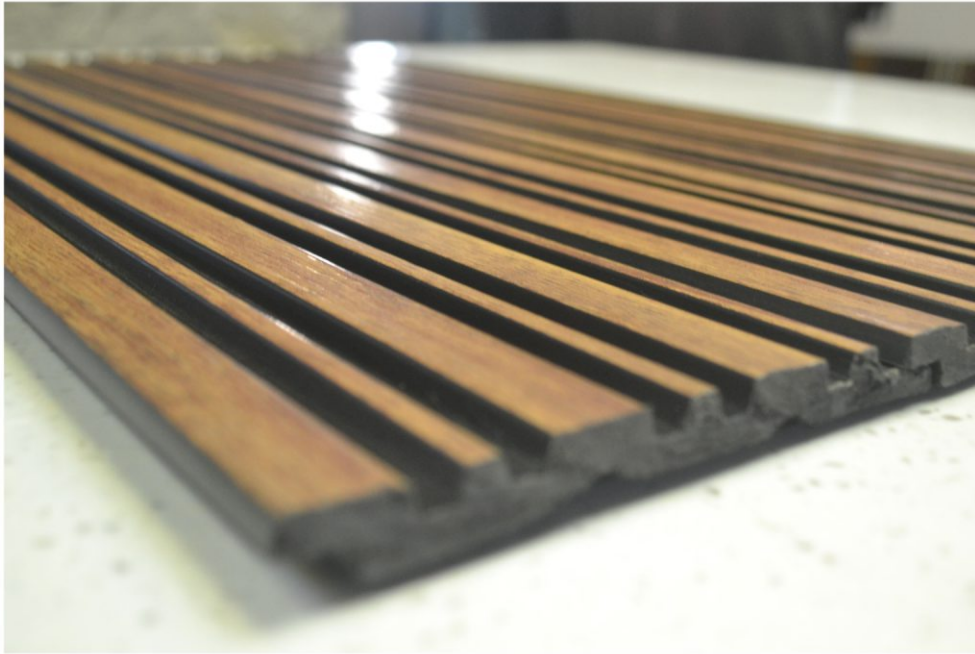

mann
Your Dreams into Reality

LUXXOUVERS

SEAMLESS — LUXURY — PLANKS

MN-173

THICKNESS : 11MM (10% +/-)

SIZE : 8ft (L) x 5inch (W)

mann
Your Dreams into Reality

LUXXOUVERS