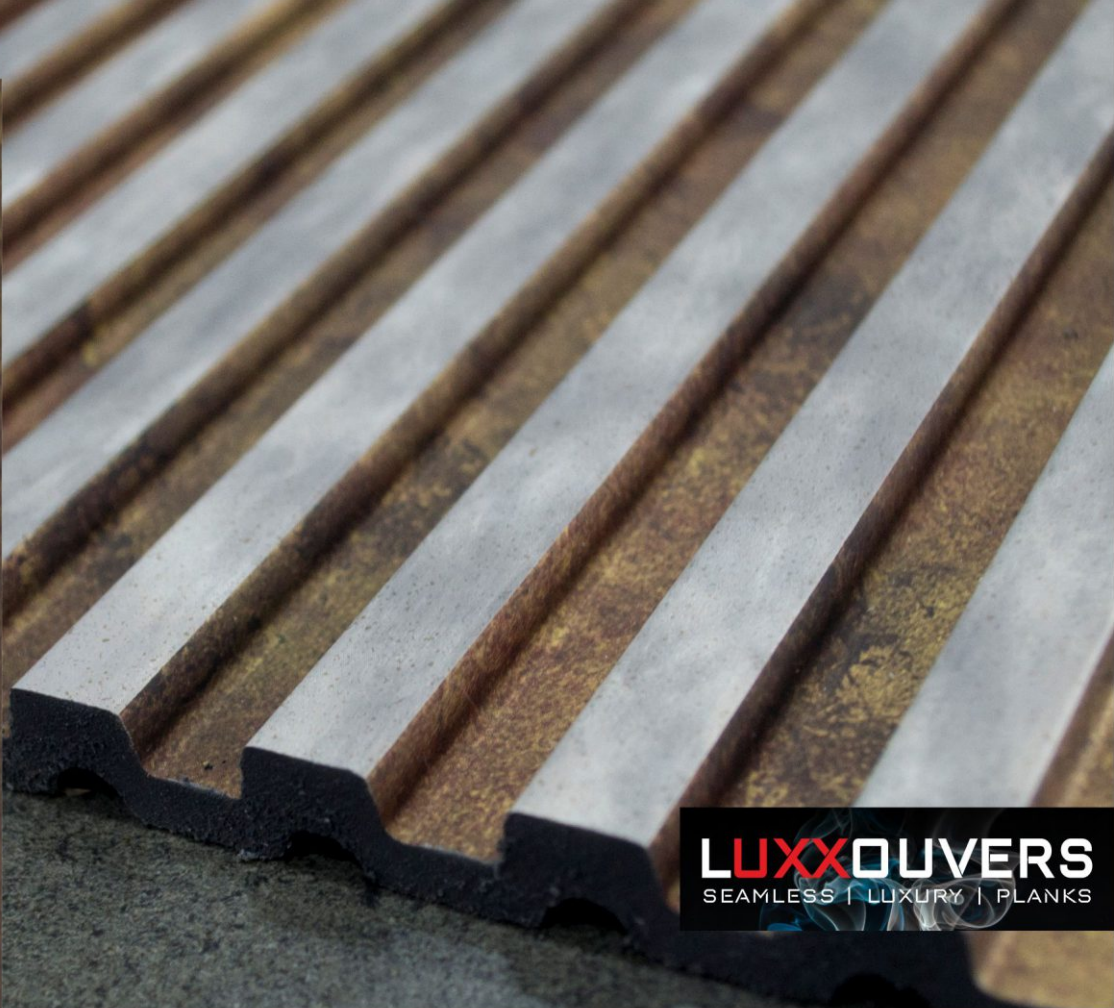

LUXXOUVERS
SEAMLESS | LUXURY | PLANKS

Size : 2400 X 120
Thickness : 12 MM

MADE IN
KOREA