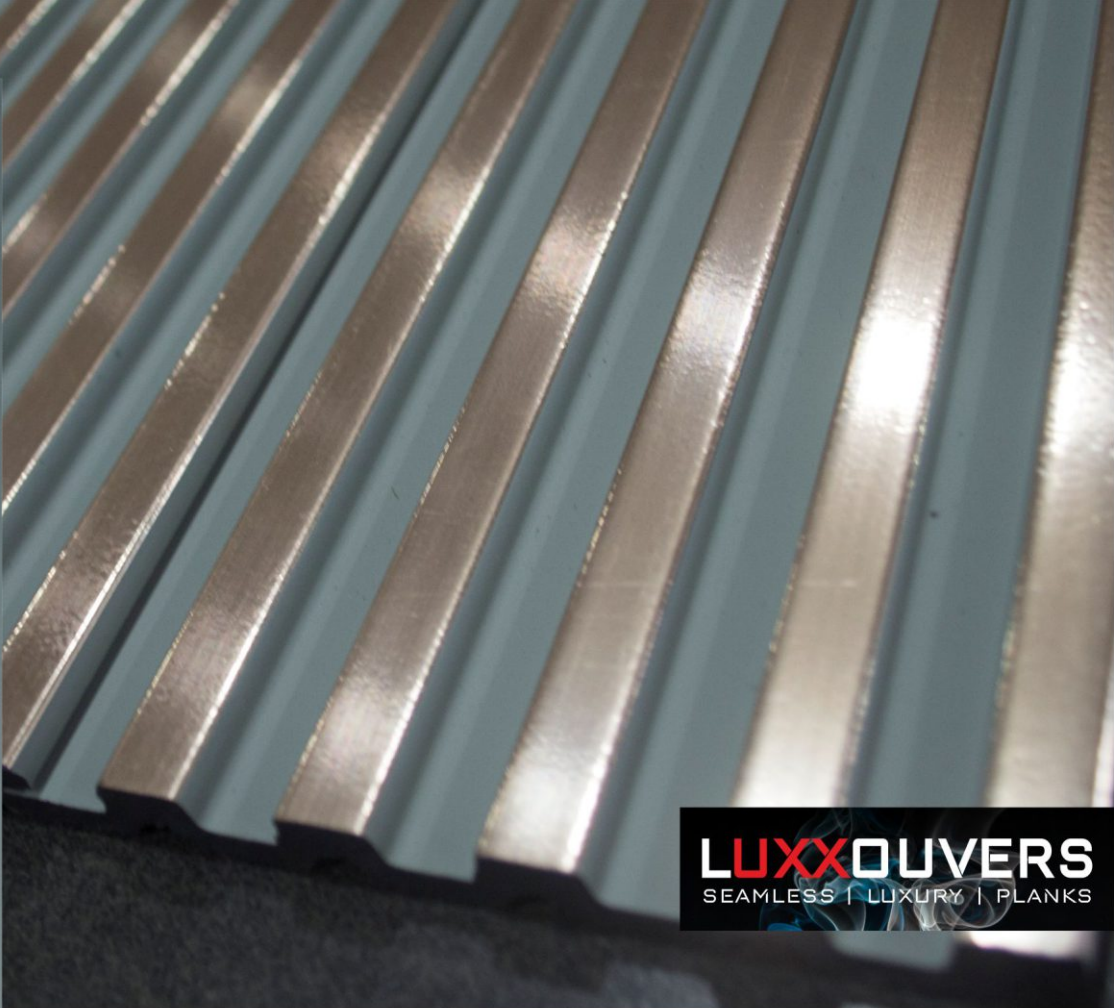

MADE IN
KOREA

MN - 562PR

mann
Your Dreams into Reality

LUXDOUVERS
SEAMLESS | LUXURY | PLANKS

Size : 2400 X 120
Thickness : 12 MM

MADE IN
KOREA

MN - 563PR

mann
Your Dreams into Reality