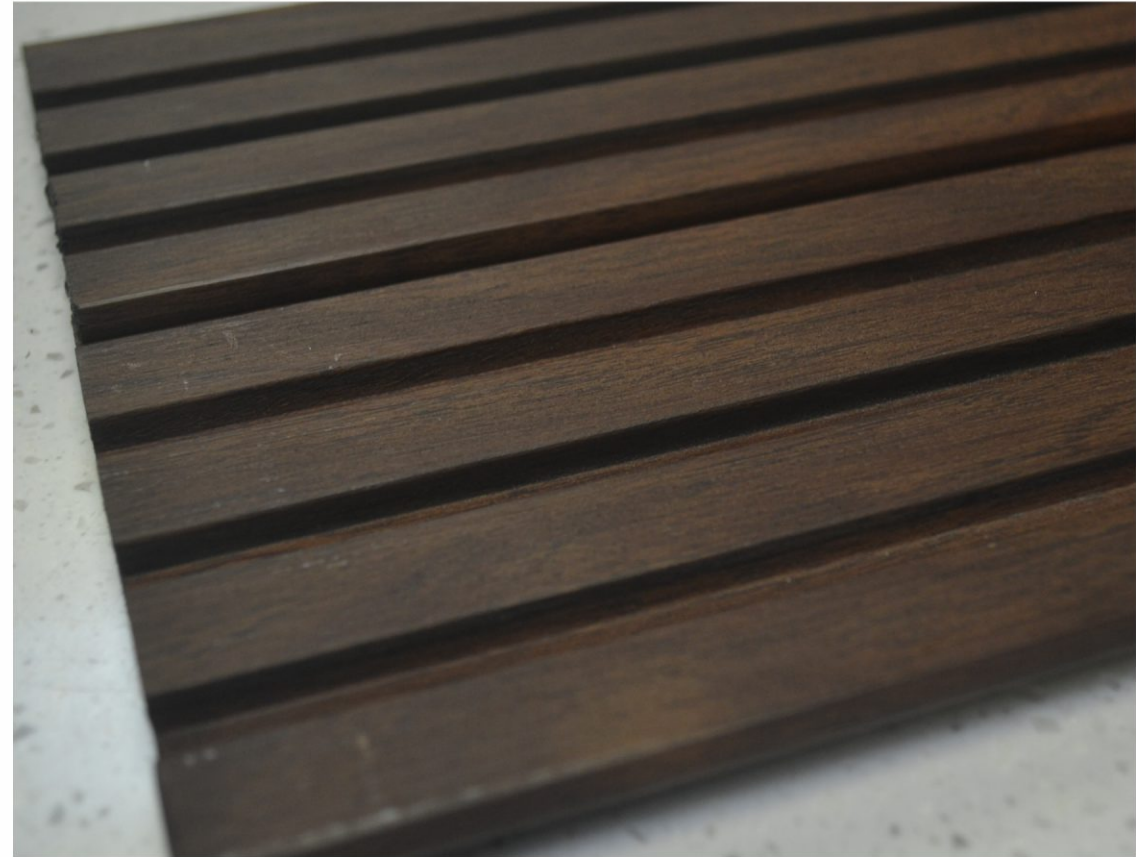

mann
Your Dreams into Reality

LUXXOUVERS

SEAMLESS — LUXURY — PLANKS

MN-153

THICKNESS : 11MM (10% +/-)

SIZE : 8ft (L) x 5inch (W)