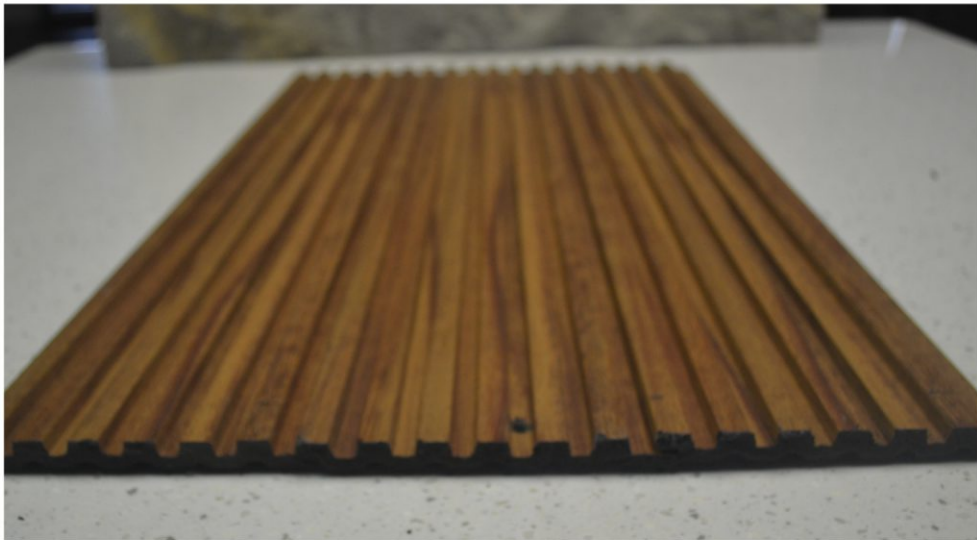

THICKNESS : 11MM (10% +/-)

SIZE : 8ft (L) x 5inch (W)

mann
Your Dreams into Reality

LUXXOUVERS

SEAMLESS — LUXURY — PLANKS

MN-160

THICKNESS : 11MM (10% +/-)

SIZE : 8ft (L) x 5inch (W)