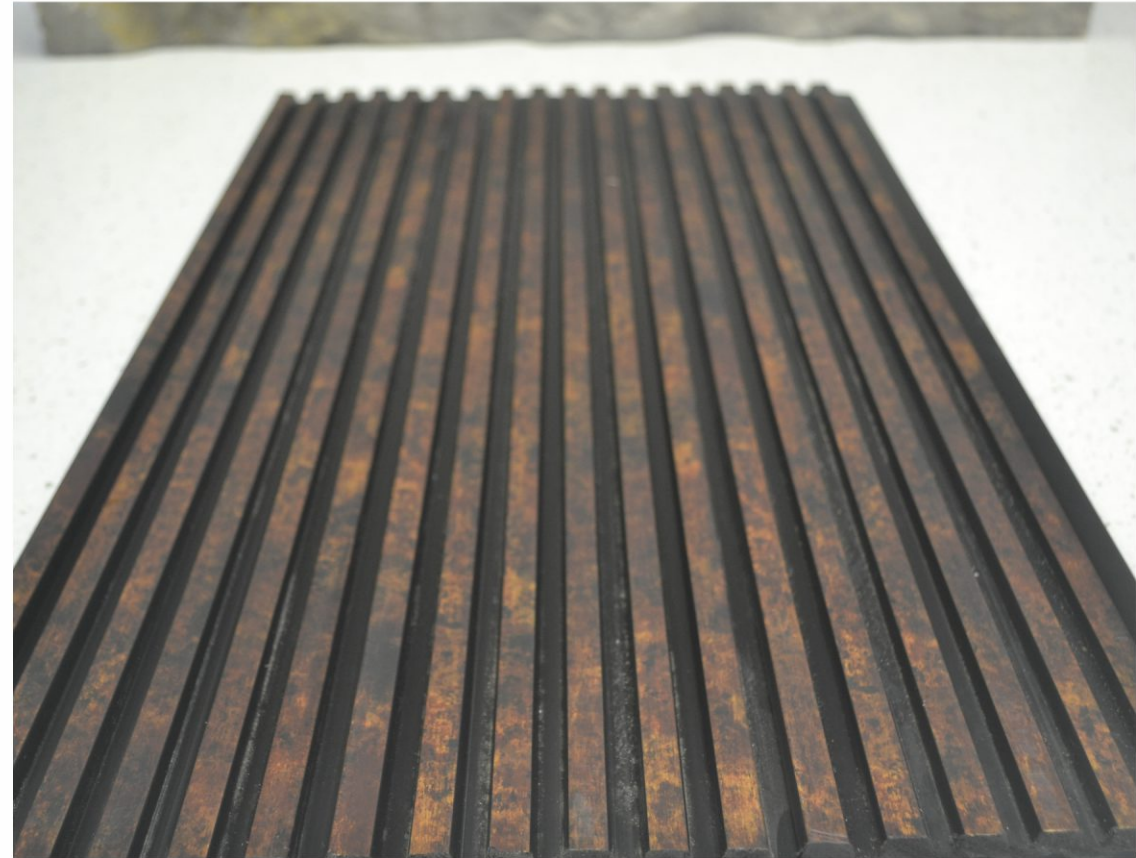

LUXOUVERS
SEAMLESS — LUXURY — PLANKS

MN-166

THICKNESS : 11MM (10% +/-)

SIZE : 8ft (L) x 5inch (W)