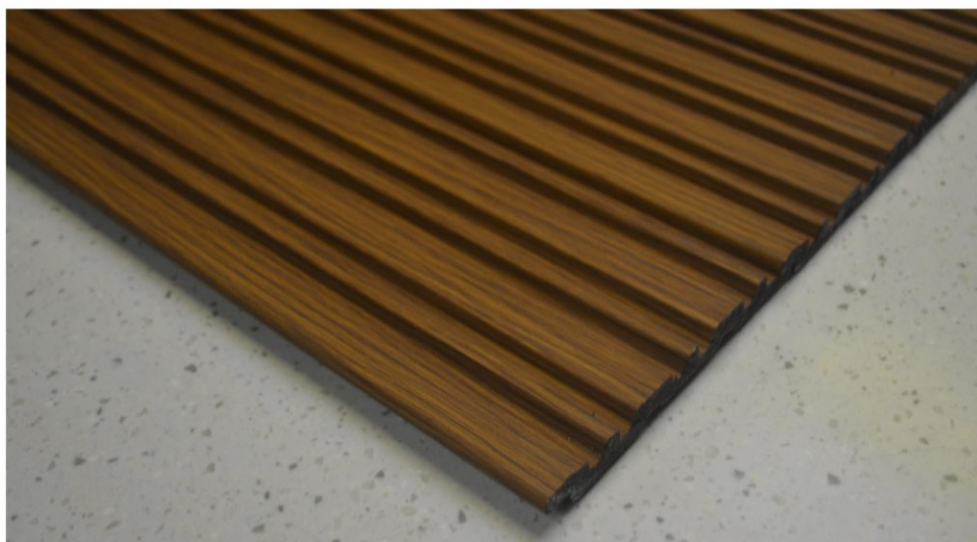

mann
Your Dreams into Reality

LUXXOUVERS

SEAMLESS — LUXURY — PLANKS

MN-171

THICKNESS : 11MM (10% +/-)

SIZE : 8ft (L) x 5inch (W)