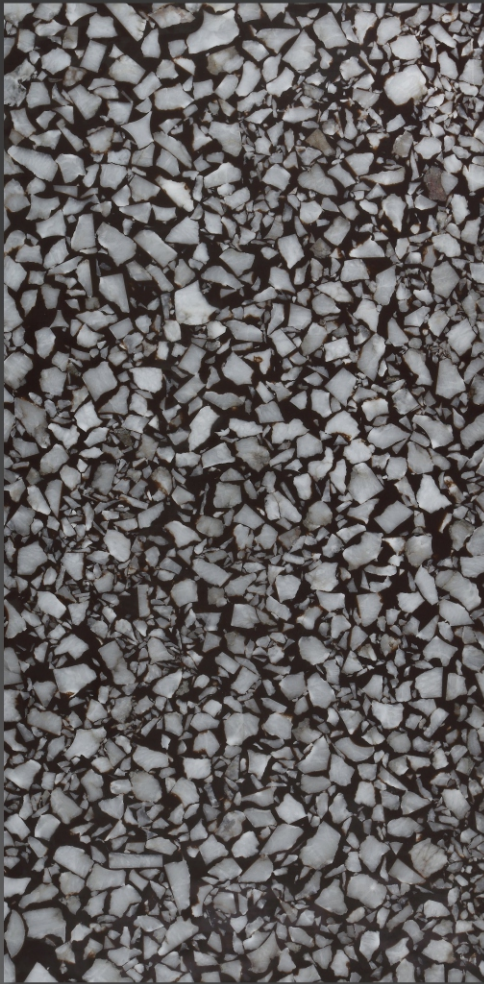

Normal lighting effect