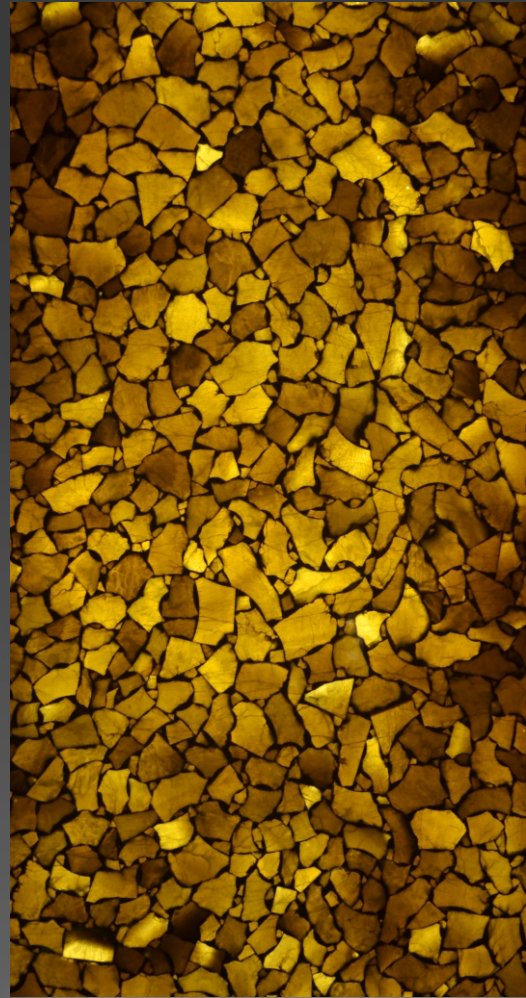

Back lighting effect

MODEL:MN-1014

SIZE: 2440 x 1220 x 8mm

GLOSSY