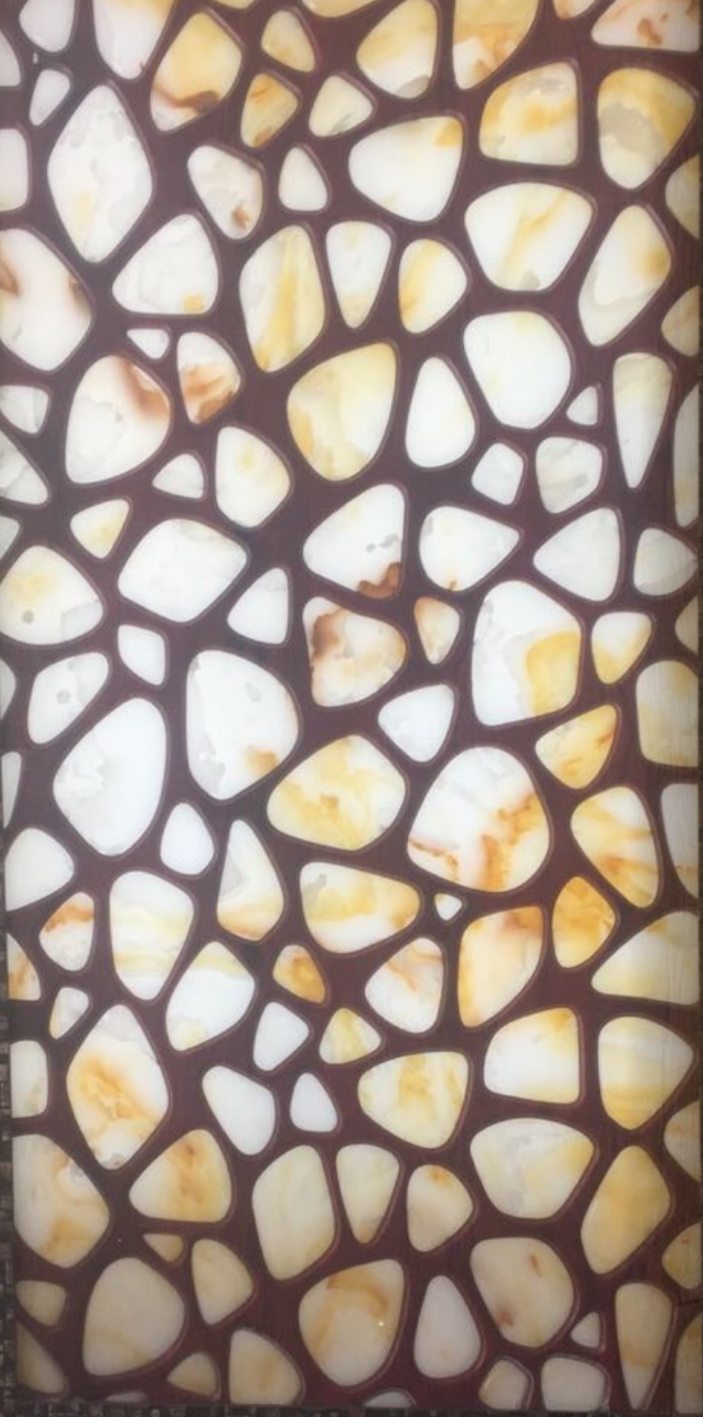

# ACRYLIC RESIN PANEL

Normal lighting  
effect

Back lighting  
effect

Normal lighting  
effect

Back lighting  
effect

**MODEL : MN-1010**

SIZE : 2440 x 610 x 10mm

Glossy

**MODEL : MN-1011**

SIZE : 2440 x 610 x 10mm

Glossy

**mann**<sup>®</sup>  
*Your Dreams into Reality*

**mann**<sup>®</sup>  
*Your Dreams into Reality*