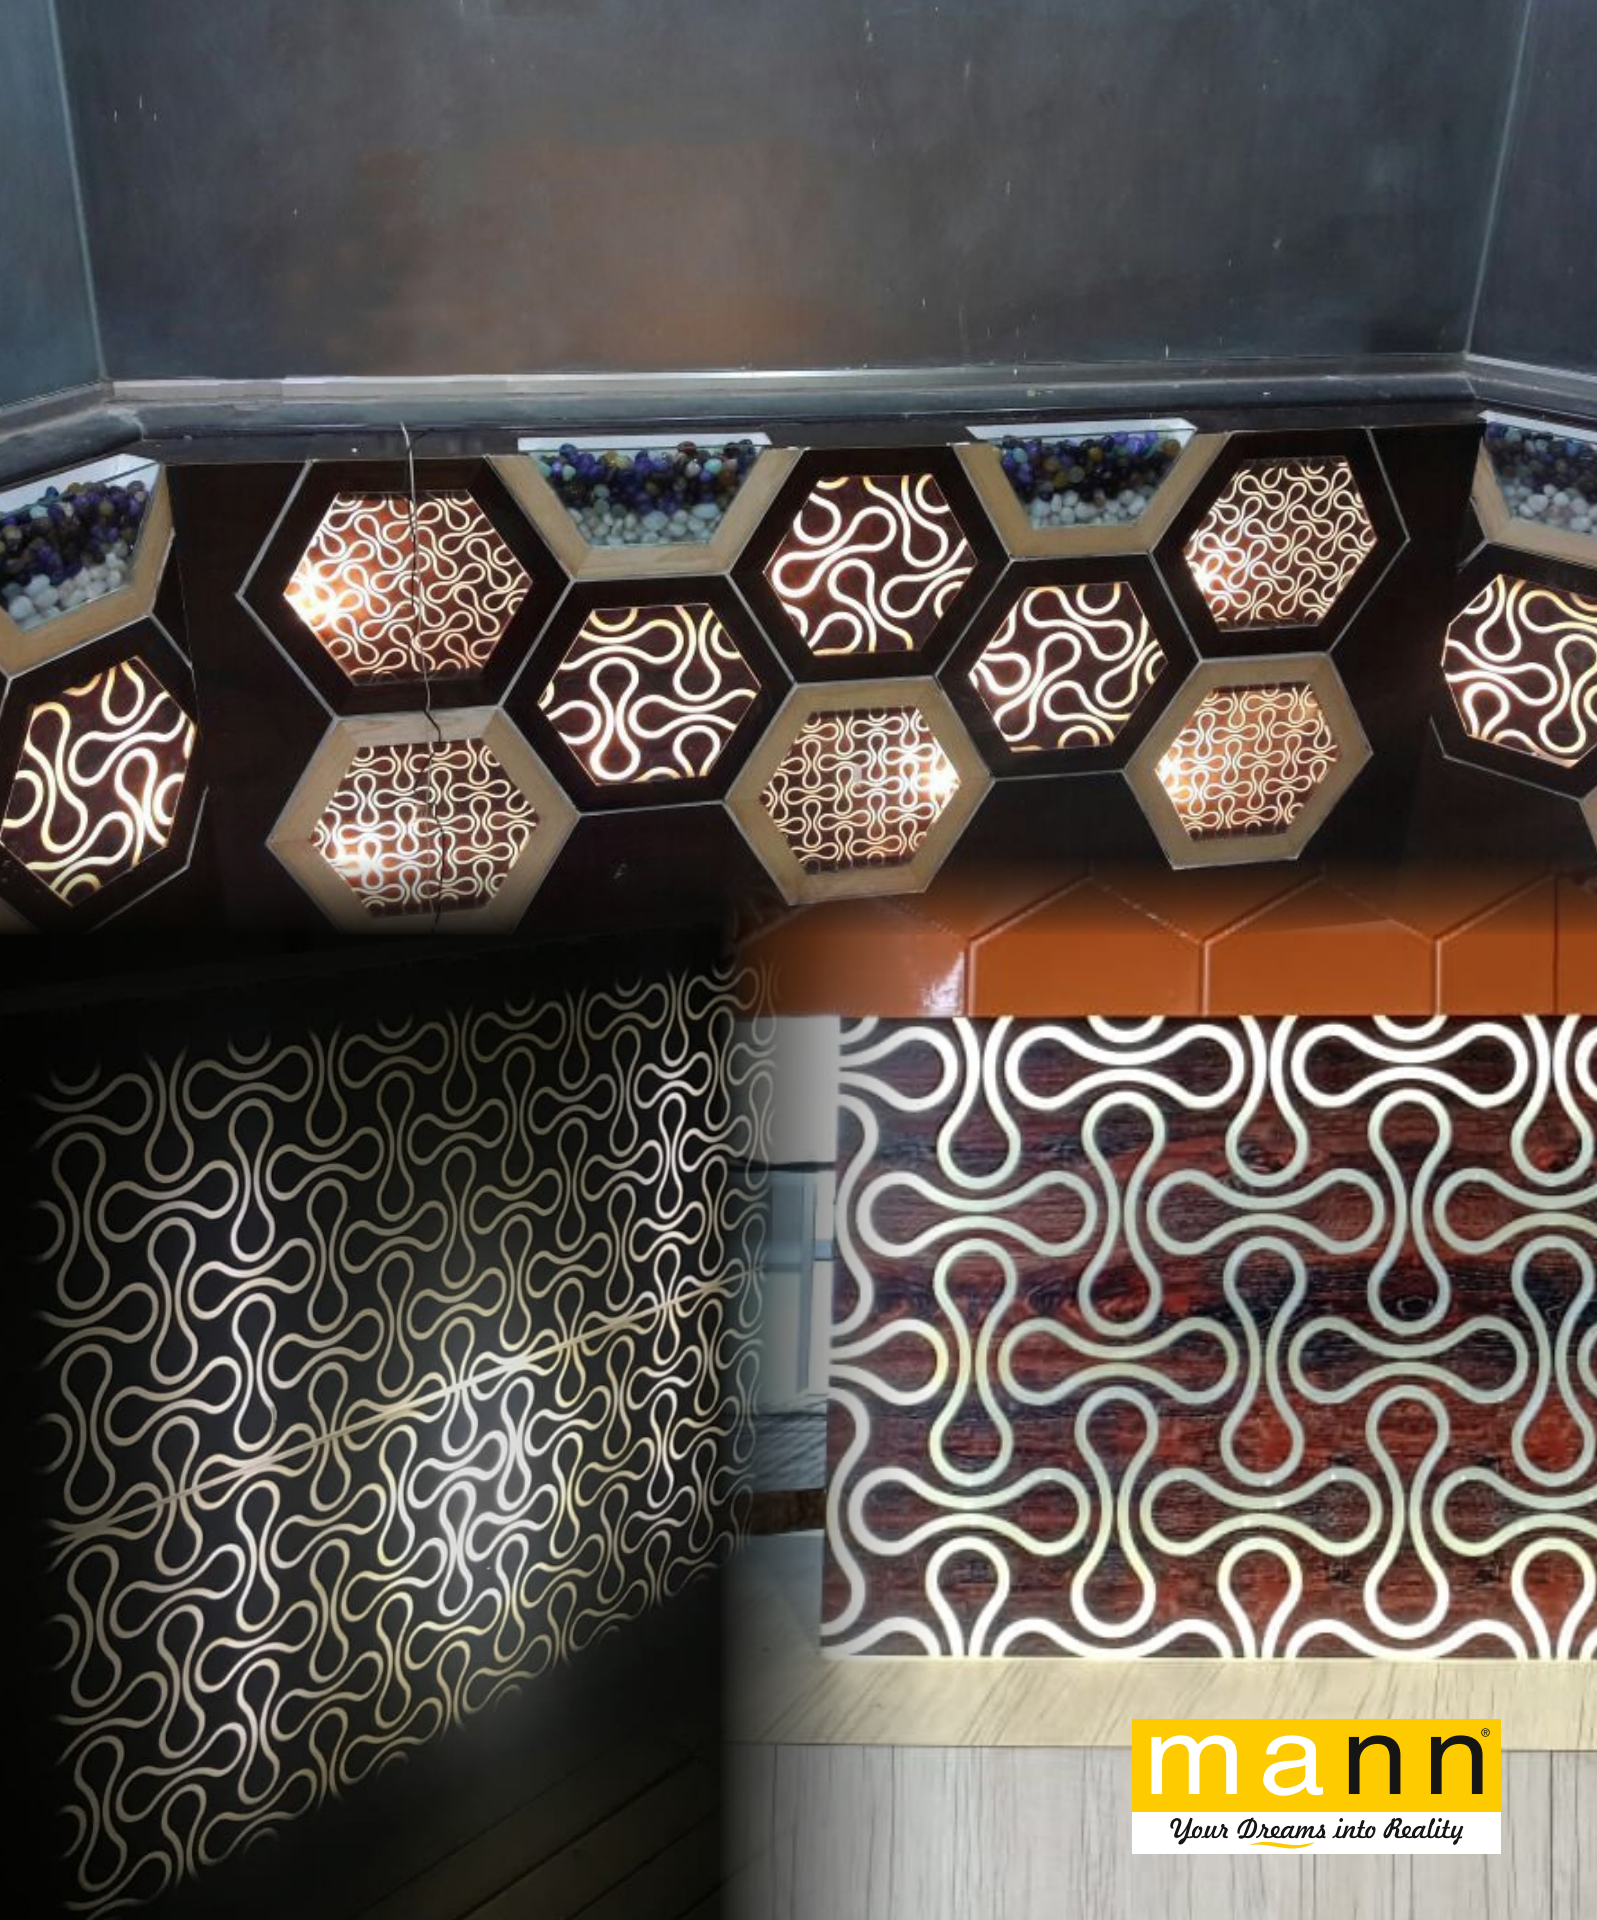

# ACRYLIC RESIN PANEL

Normal lighting  
effect

Back lighting  
effect

Normal lighting  
effect

Back lighting  
effect

**MODEL : MN-1008**

SIZE : 2440 x 610 x 10mm

Glossy

**MODEL : MN-1009**

SIZE : 2440 x 610 x 10mm

Glossy