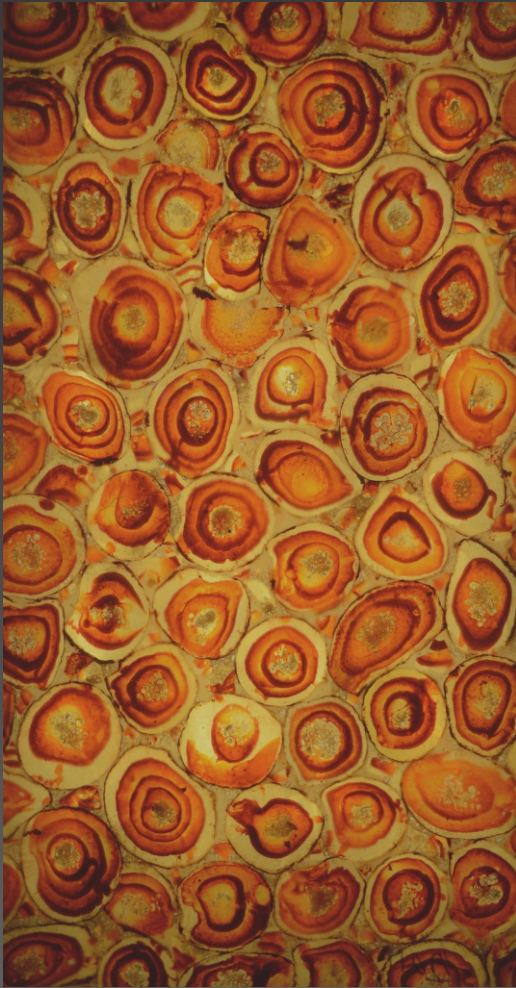

Normal lighting effect