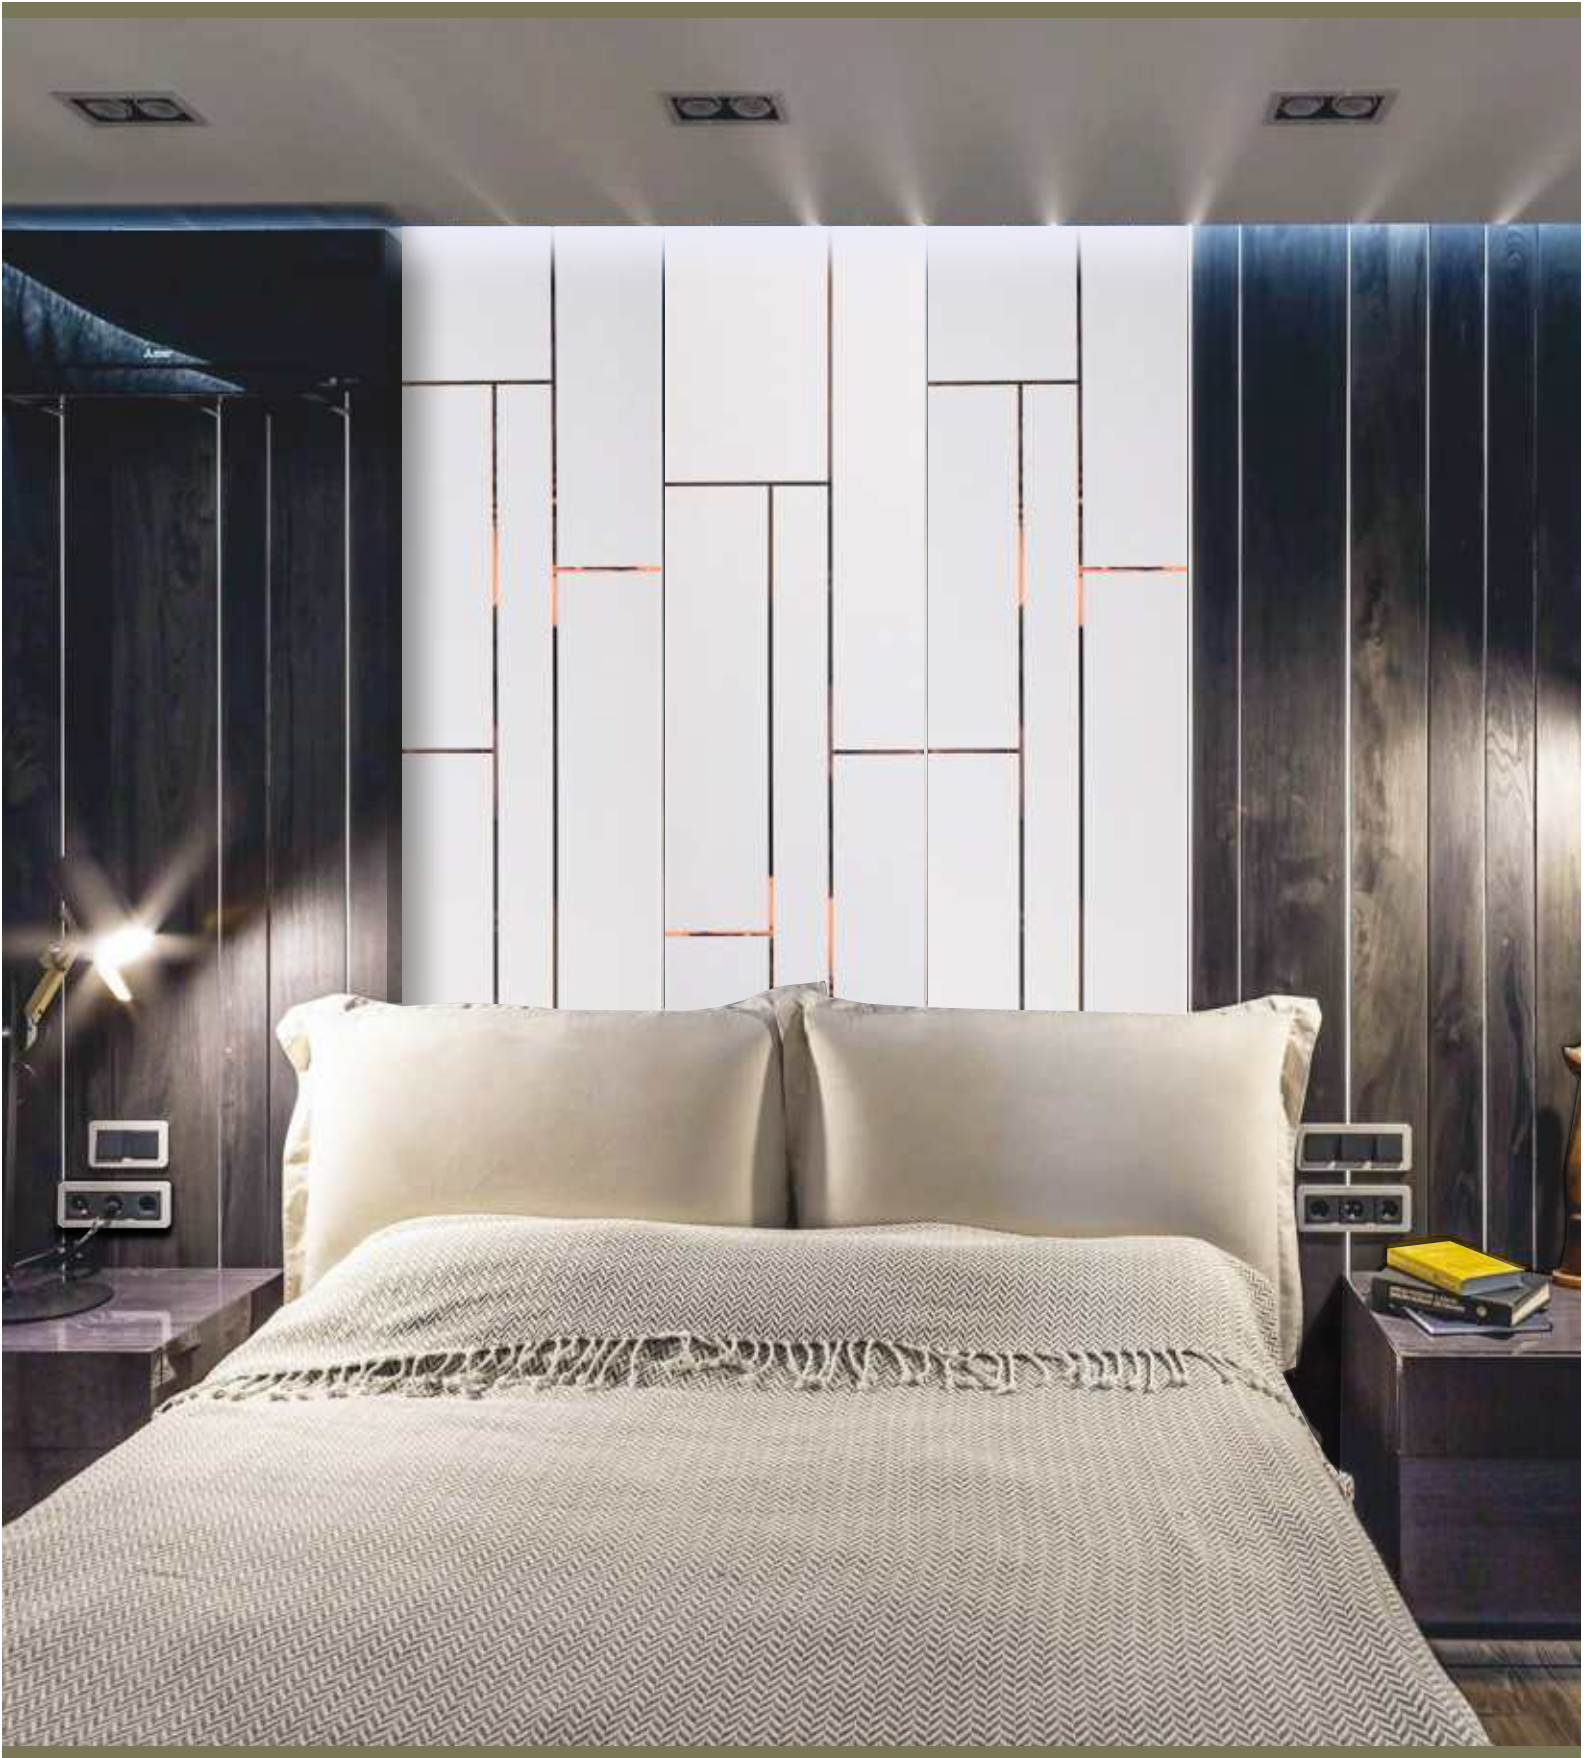

5422

**NEW**

5423

**NEW**

**SIZE**  
600mm (2ft) x 2400mm (8ft) approx.

**MATERIAL**  
HIGH GRADE PVC

**THICKNESS**  
4mm

RECOMMENDED EURO PRATIK  
SPECIAL PURPOSE ADHESIVE ( 1KG/ 5KG)