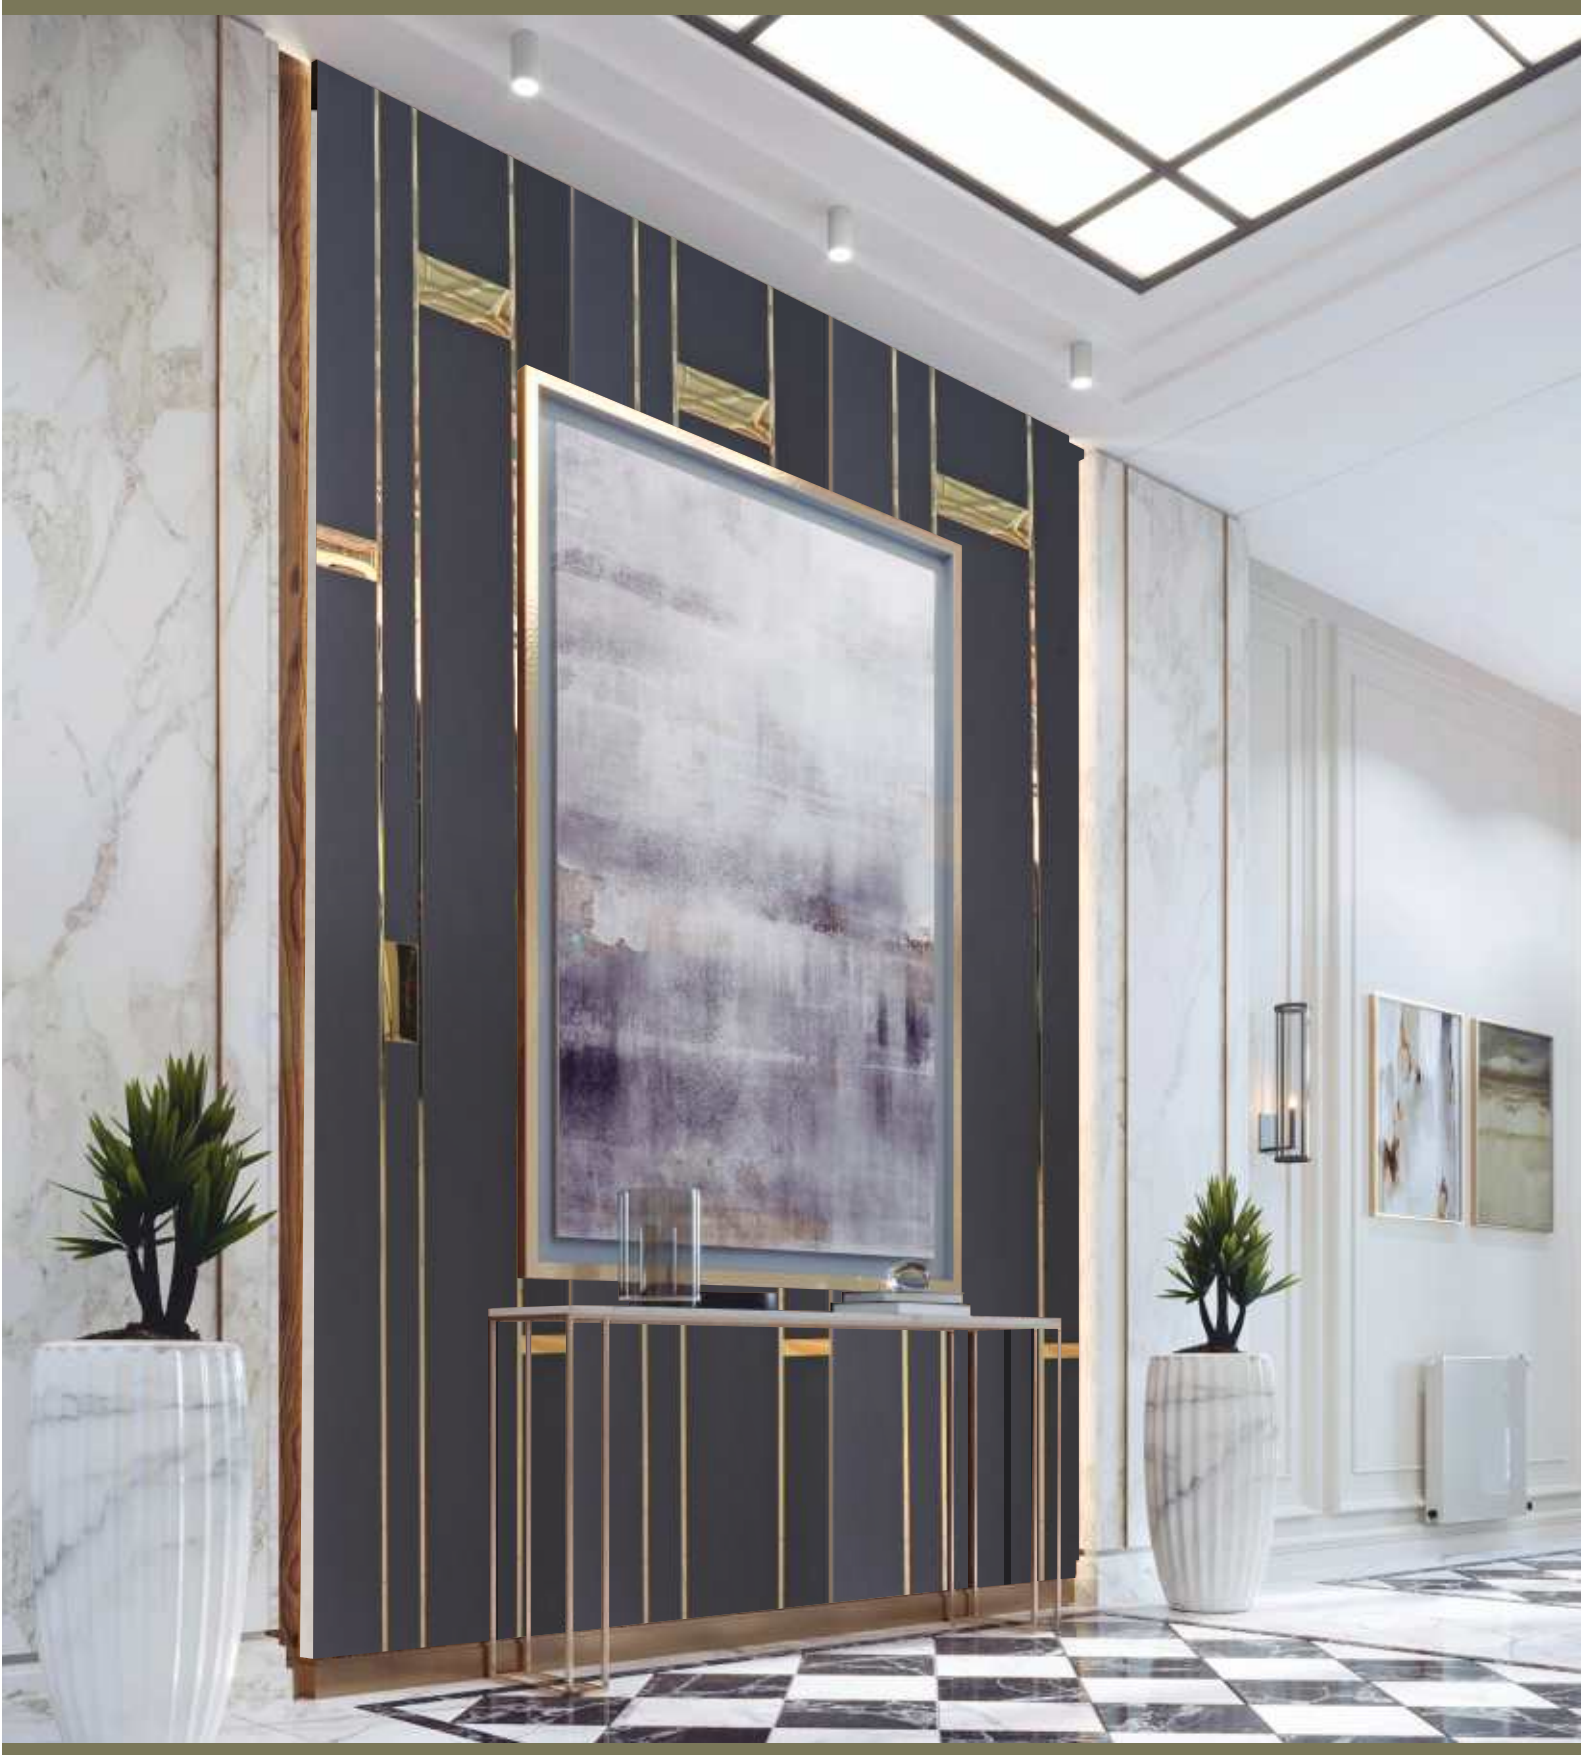

100% WATER  
RESISTANT

TERMITE  
RESISTANT

BORER  
FREE

5324 **NEW**

5426 **NEW**

SIZE  
600mm (2ft) x 2400mm (8ft) approx.

MATERIAL  
HIGH GRADE PVC

THICKNESS  
4mm