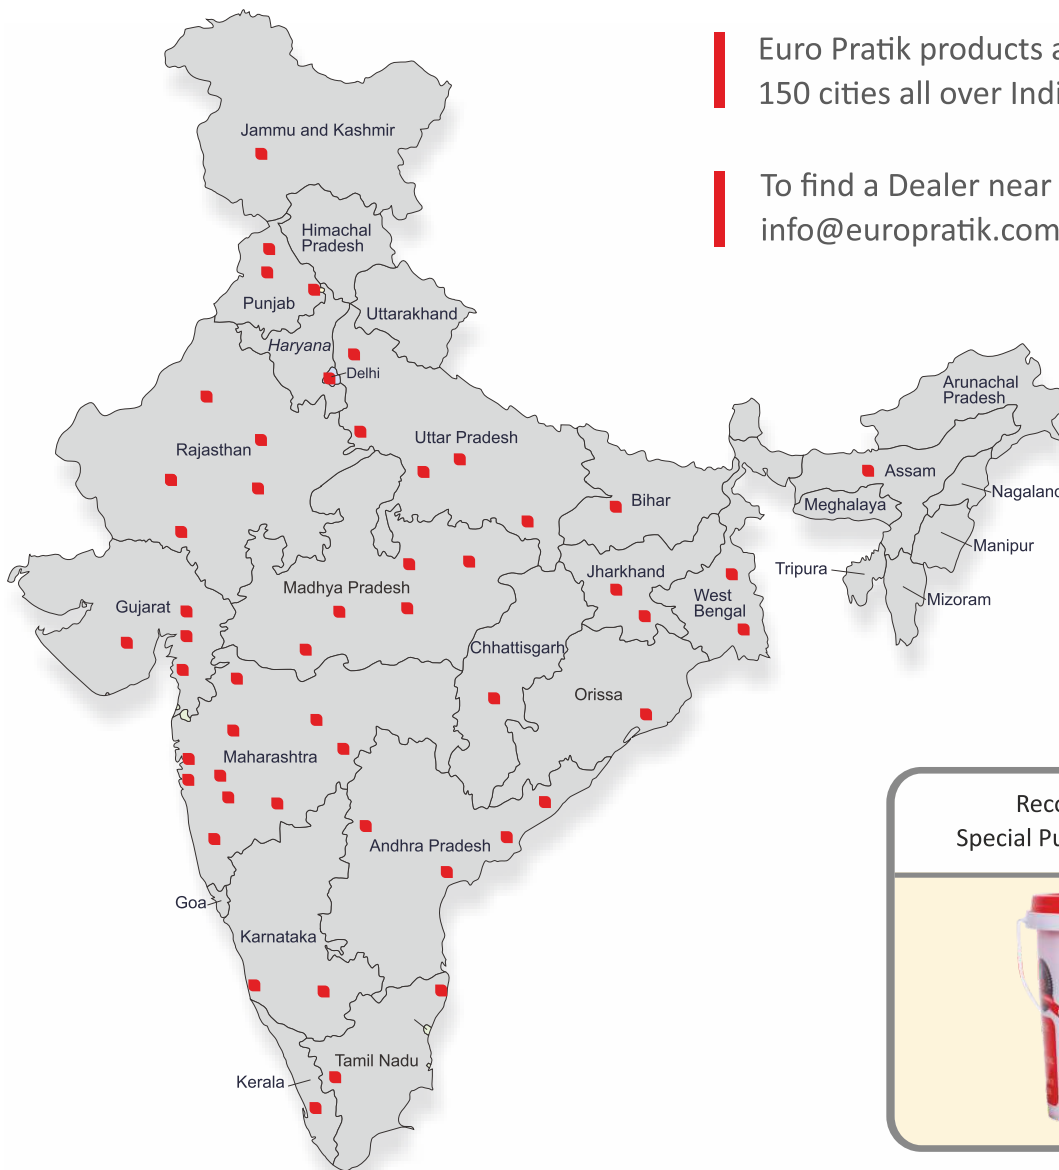

CASSA

Louvers
SEAMLESS DESIGNER PLANKS

EURO PRATIK®
An Opus of Products

Over 120 designs
India's biggest range

AN INSIGHT TO EURO PRATIK

We, at Euro Pratik, are engaged in delivering innovative designer and imported lifestyle products from across the globe encompassing Canada, Germany, Italy, Malaysia, Korea, Thailand, Indonesia, Vietnam, Burma, Netherlands and USA.

PAN INDIA DISTRIBUTION NETWORK

Euro Pratik products are promoted in more than 150 cities all over India.

To find a Dealer near you, Kindly email on info@europratik.com

Recommended Euro Pratik
Special Purpose Adhesive (1kg / 5kgs)