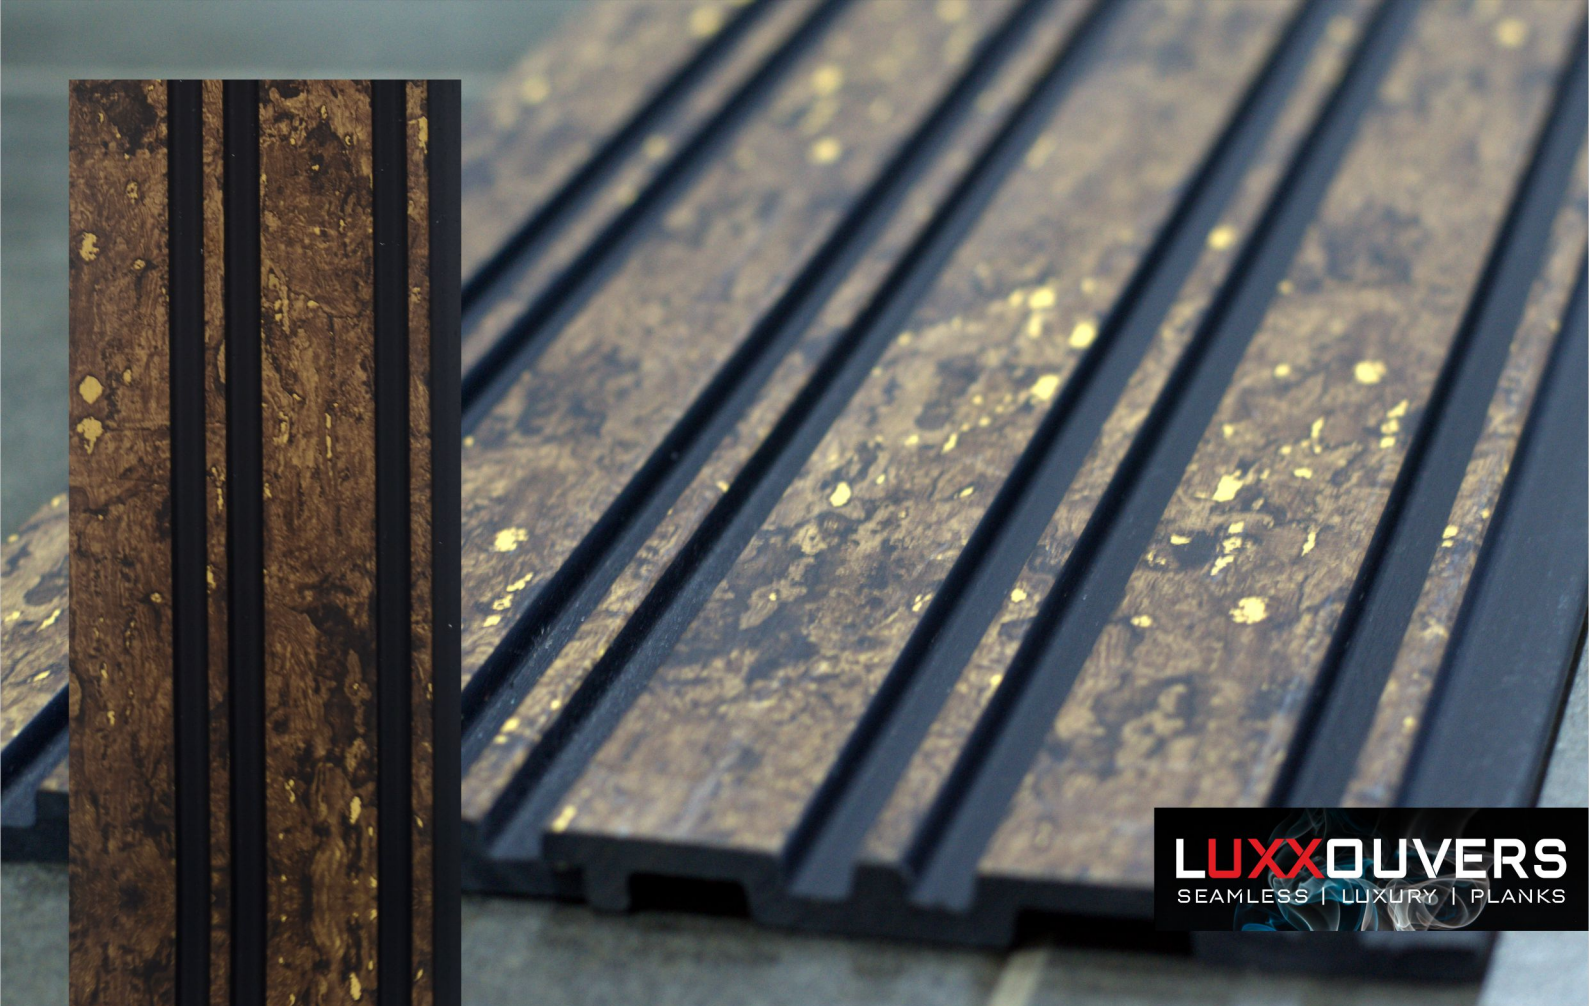

mann®
Your Dreams into Reality

LUXXOUVERS

SEAMLESS | LUXURY | PLANKS

LUXDOUVERS
SEAMLESS | LUXURY | PLANKS

LUXDOUVERS
SEAMLESS | LUXURY | PLANKS

Size : 2400 X 120
Thickness : 12 MM

MADE IN
KOREA

MN - 577PR

mann
Your Dreams into Reality

LUXDOUVERS
SEAMLESS | LUXURY | PLANKS

Size : 2400 X 120
Thickness : 12 MM

MADE IN
KOREA

MN - 579PR

mann
Your Dreams into Reality

LUXDOUVERS
SEAMLESS | LUXURY | PLANKS

Size : 2400 X 120
Thickness : 12 MM

MADE IN
KOREA

MN - 578PR

mann
Your Dreams into Reality

LUXDOUVERS
SEAMLESS | LUXURY | PLANKS

Size : 2400 X 120
Thickness : 12 MM

MADE IN
KOREA

MN - 580PR

mann
Your Dreams into Reality

The logo for Luxxouvers is positioned in the top right corner. It features the brand name 'LUXXOUVERS' in a bold, sans-serif font. The 'L' is red, while the remaining letters are white. Below the brand name, the tagline 'SEAMLESS | LUXURY | PLANKS' is written in a smaller, white, all-caps font. The text is set against a black rectangular background that has a subtle, ethereal smoke or mist effect behind it.