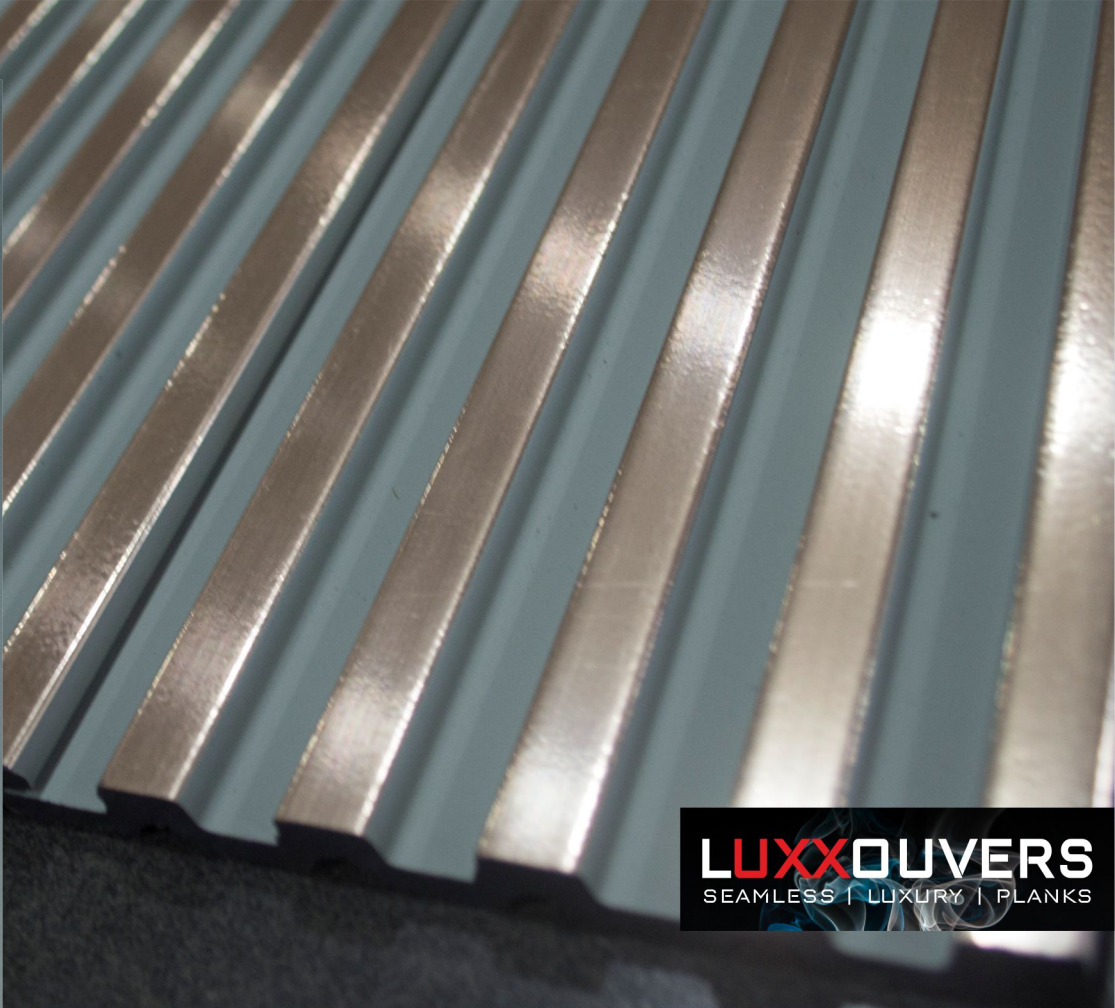

MADE IN
KOREA

MN - 562PR

mann
Your Dreams into Reality

LUXDOUVERS
SEAMLESS | LUXURY | PLANKS

Size : 2400 X 120
Thickness : 12 MM

MADE IN
KOREA

MN - 563PR

mann
Your Dreams into Reality

LUXOUVERS
SEAMLESS | LUXURY | PLANKS

Size : 2400 X 120
Thickness : 12 MM

MADE IN
KOREA

MN - 561PR

mann
Your Dreams into Reality

LUXDOUVERS
SEAMLESS | LUXURY | PLANKS

Size : 2400 X 120
Thickness : 12 MM

MADE IN
KOREA