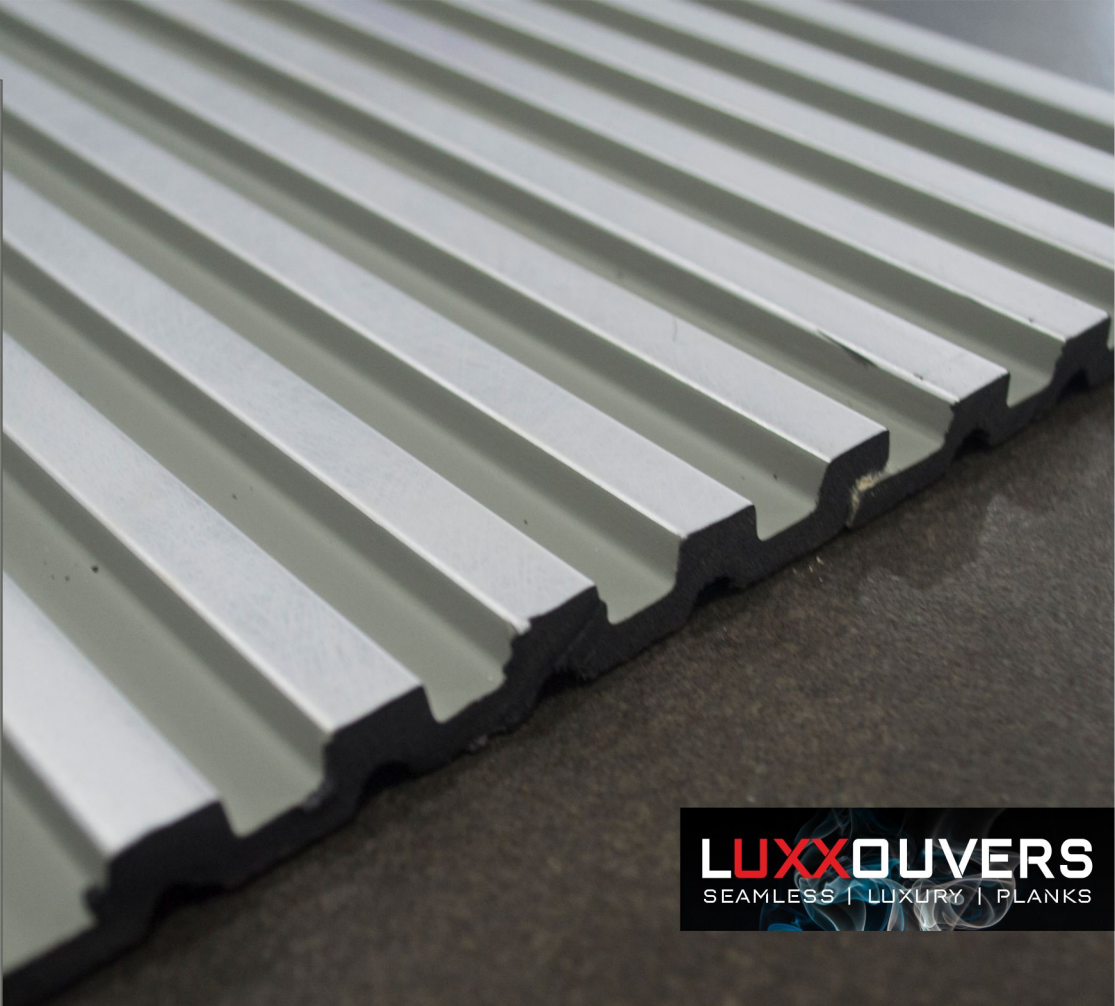

LUXXOUVERS
SEAMLESS | LUXURY | PLANKS

LUXDOUVERS
SEAMLESS | LUXURY | PLANKS

Size : 2400 X 120
Thickness : 12 MM

MADE IN
KOREA

MN - 564PR

mann
Your Dreams into Reality

LUXDOUVERS
SEAMLESS | LUXURY | PLANKS

Size : 2400 X 120
Thickness : 12 MM