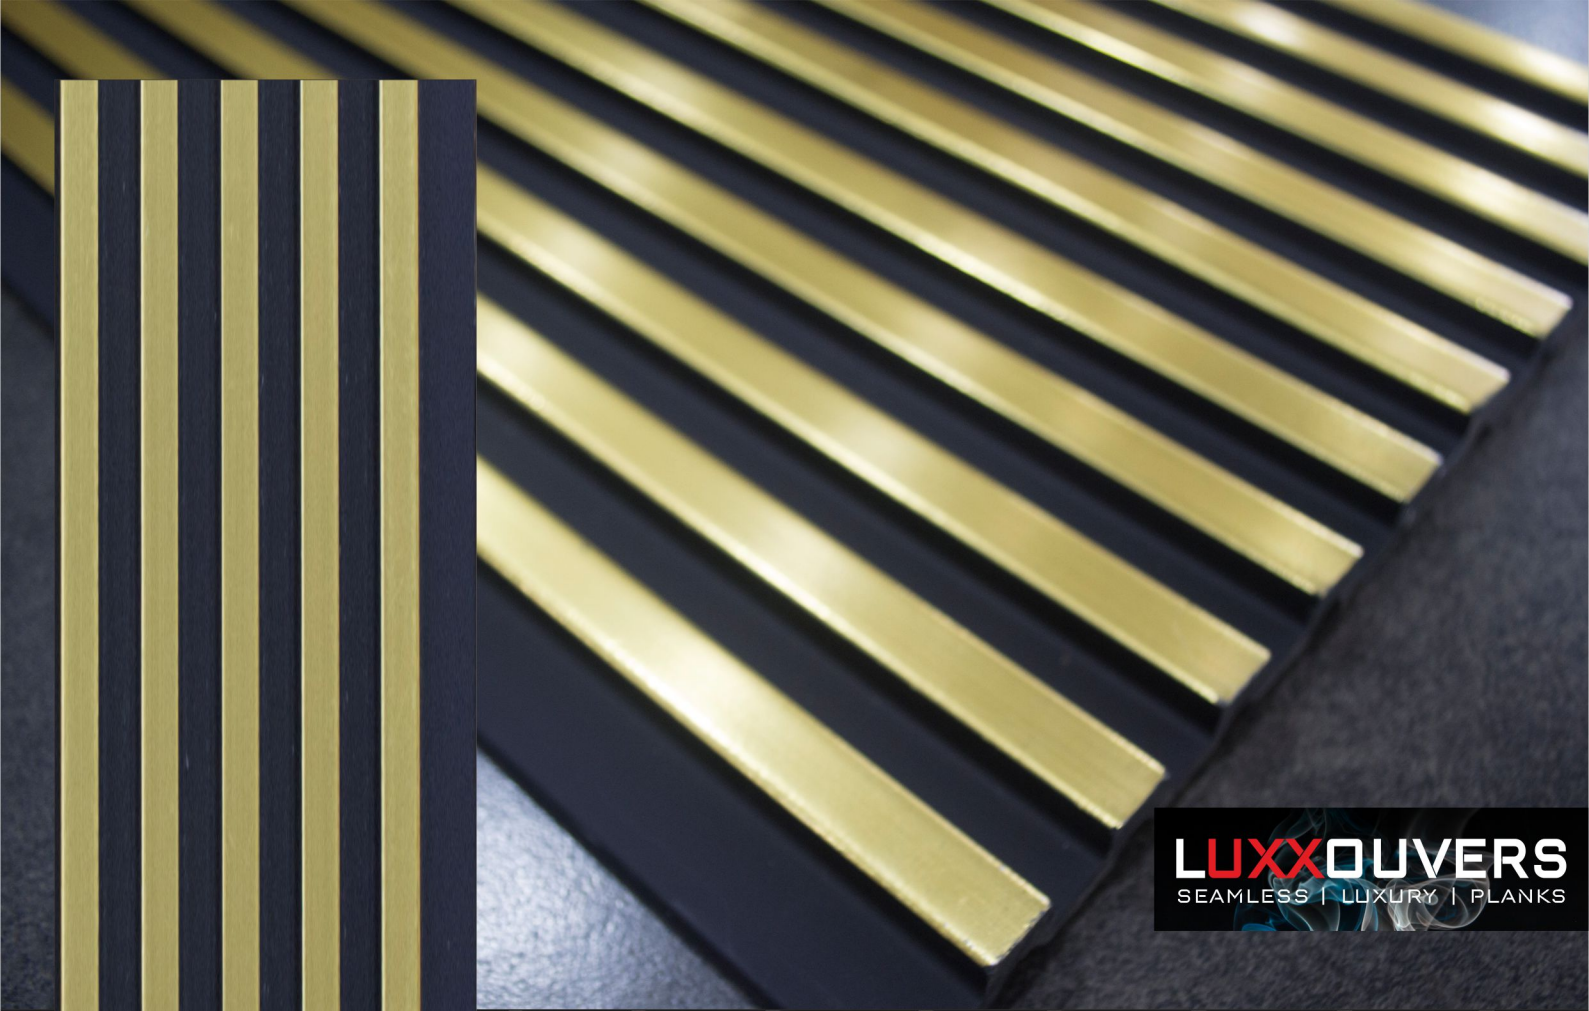

LUXDOUVERS
SEAMLESS | LUXURY | PLANKS

Size : 2400 X 120
Thickness : 12 MM

MADE IN
KOREA