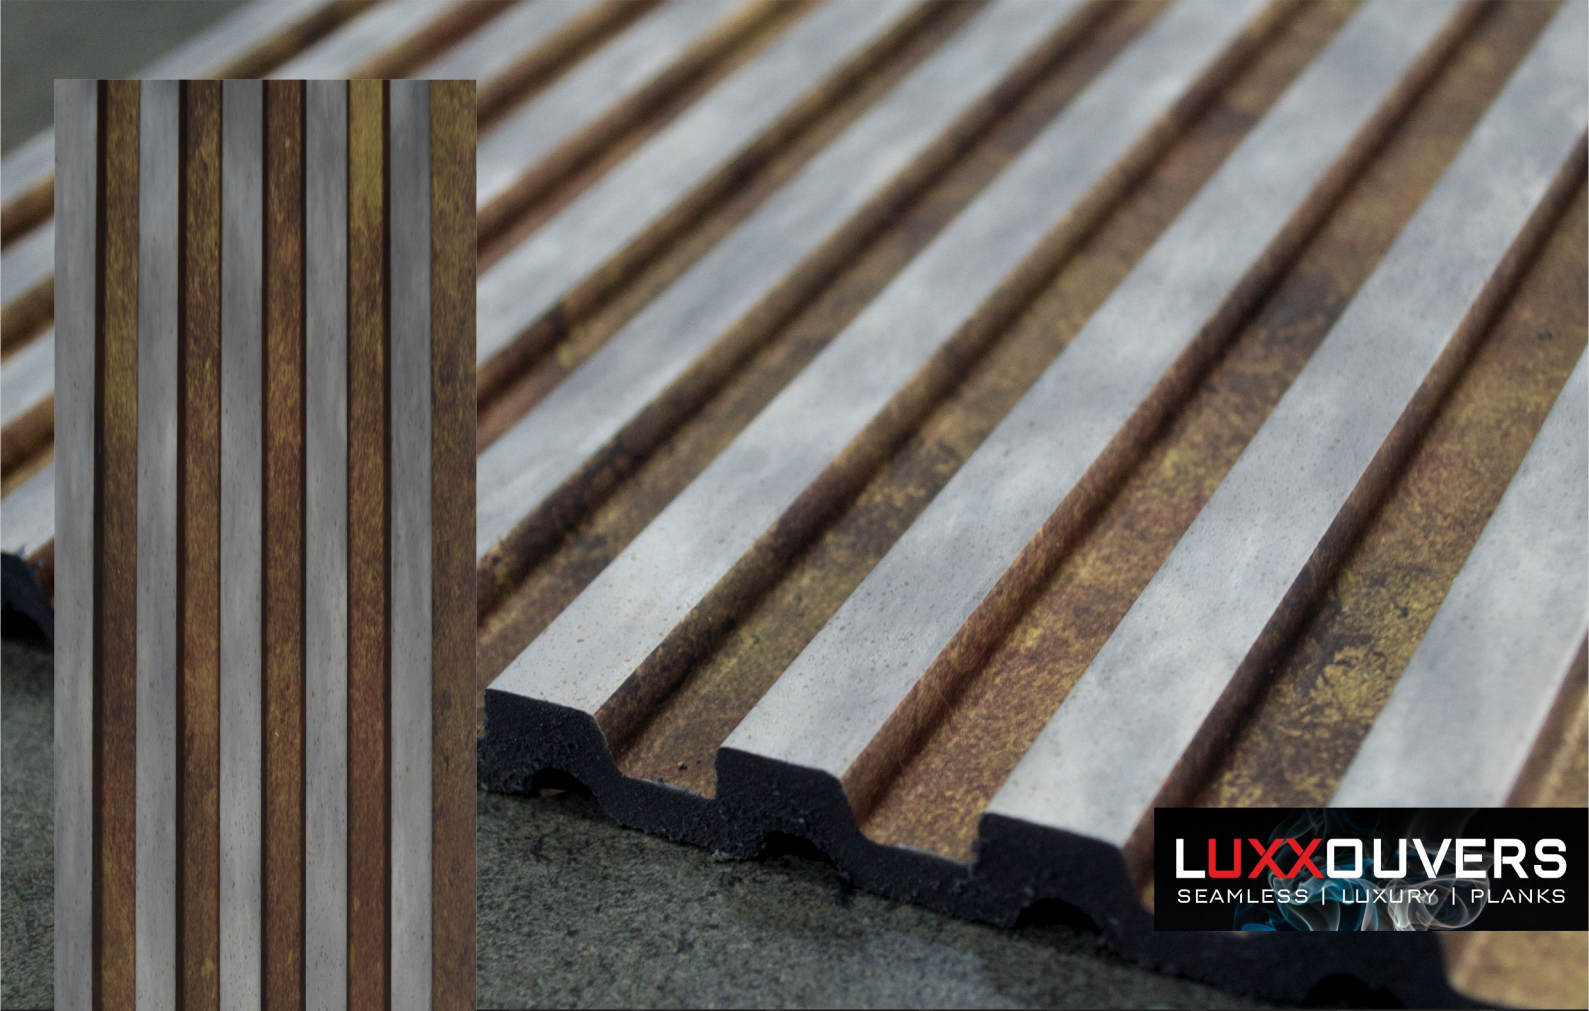

LUXXOUVERS
SEAMLESS | LUXURY | PLANKS

Size : 2400 X 120
Thickness : 12 MM

MADE IN
KOREA

MN - 568

mann
Your Dreams into Reality