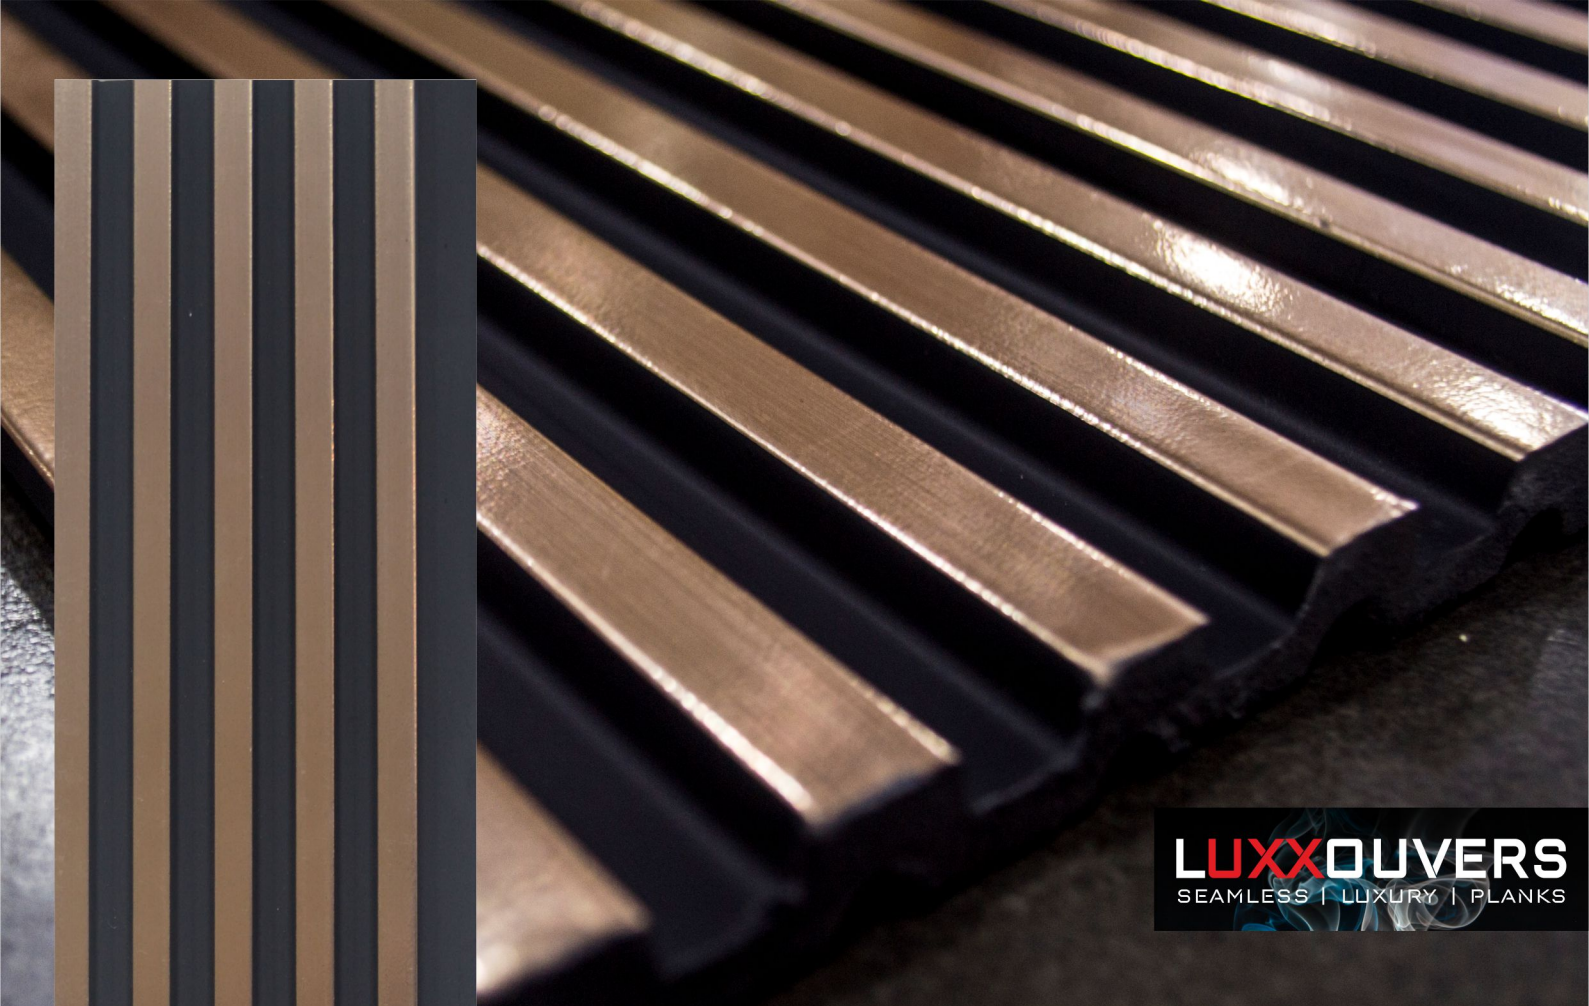

LUXOUVERS
SEAMLESS | LUXURY | PLANKS

Size : 2400 X 120
Thickness : 12 MM

MADE IN
KOREA

MN - 561PR

mann
Your Dreams into Reality

LUXDOUVERS
SEAMLESS | LUXURY | PLANKS

Size : 2400 X 120
Thickness : 12 MM

MADE IN
KOREA