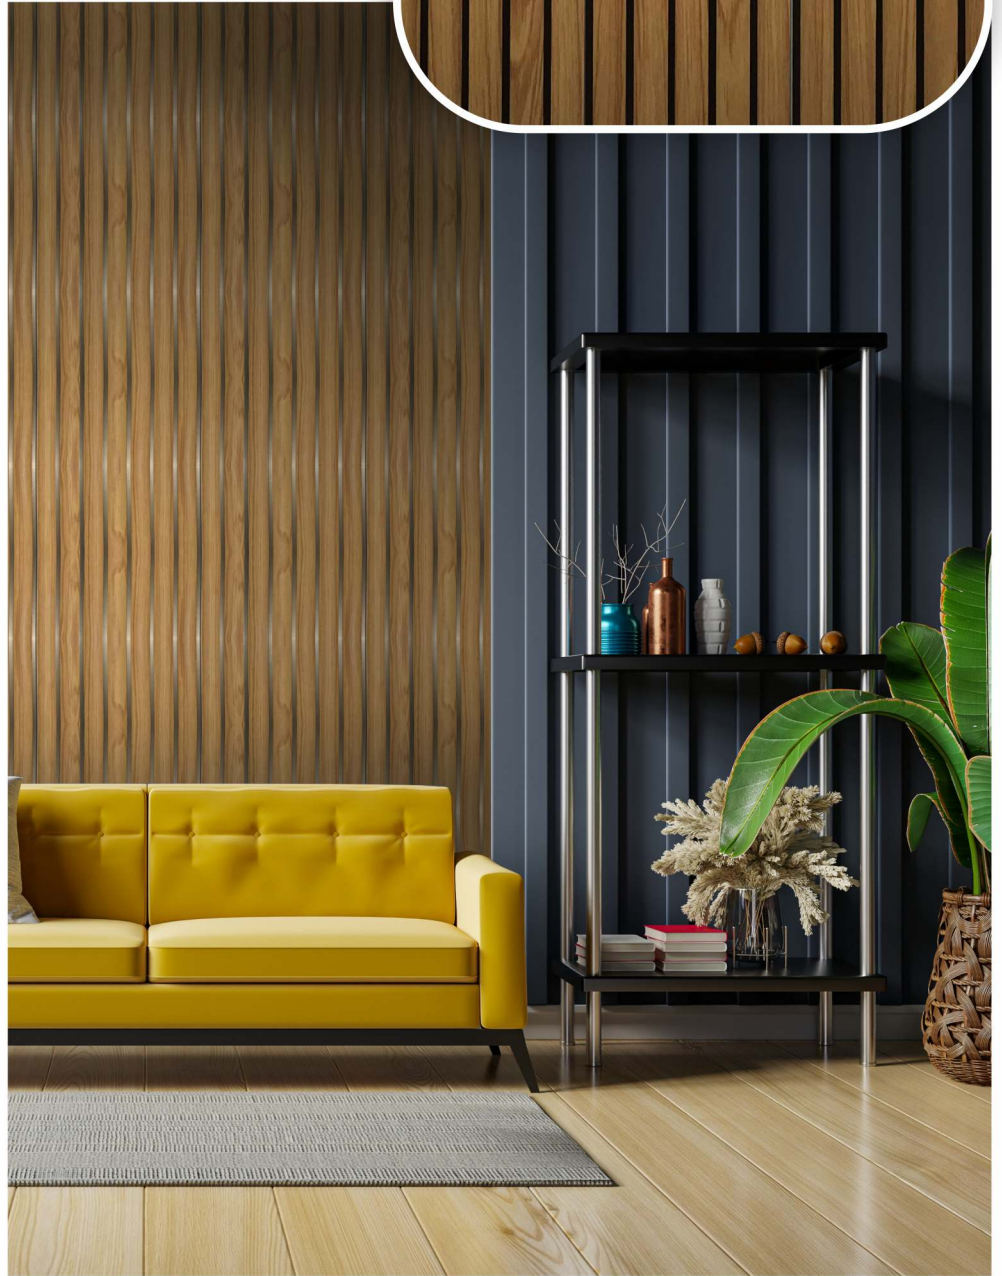

SL 601

6 Inch x 2440 MM

Thickness 12 mm

Moabi

SL 602

6 Inch x 2440 MM

Thickness 12 mm

*Exotic
Walnut*