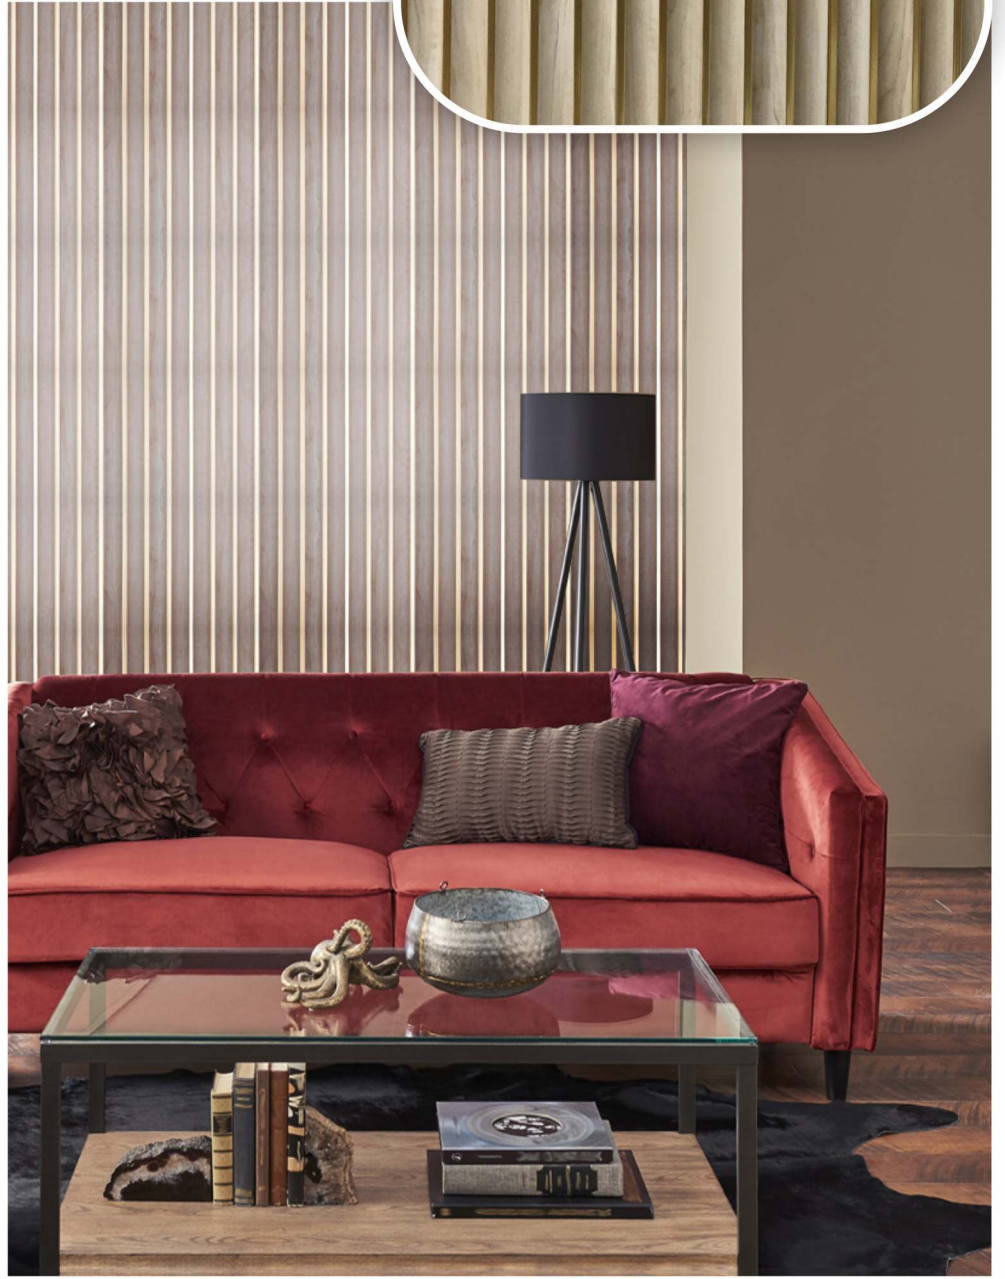

Thickness 12 mm