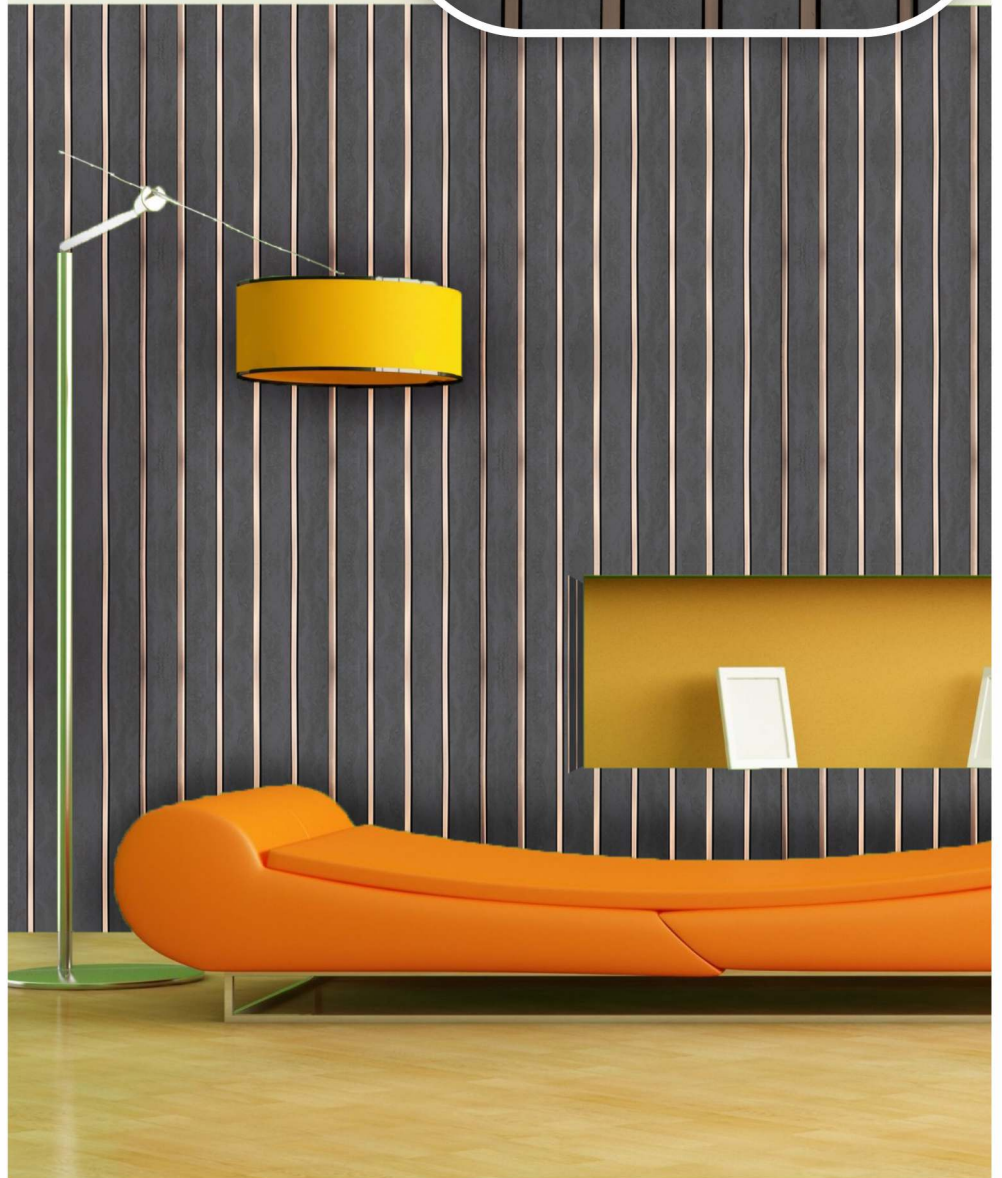

SL 701

122 x 2440 MM

Thickness 12 mm

*Stone
Finish*

SL 702

122 x 2440 MM

Thickness 12 mm

*Antique
Burl
Finish*