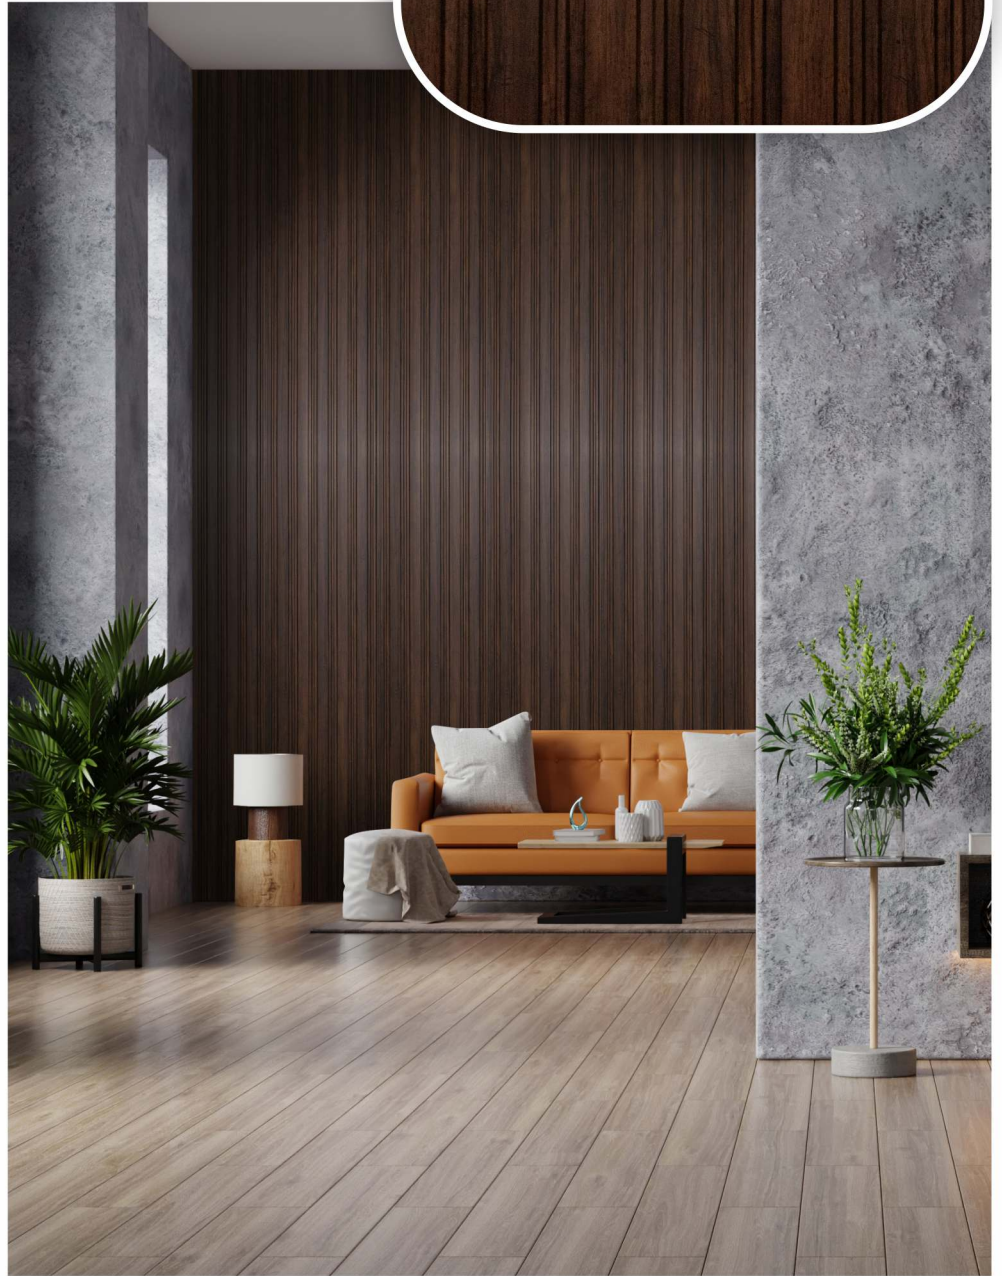

SL 305

122 x 2440 MM

Thickness 12 mm

Sumatra Wood

SL 306

122 x 2440 MM

Thickness 12 mm

Walnut