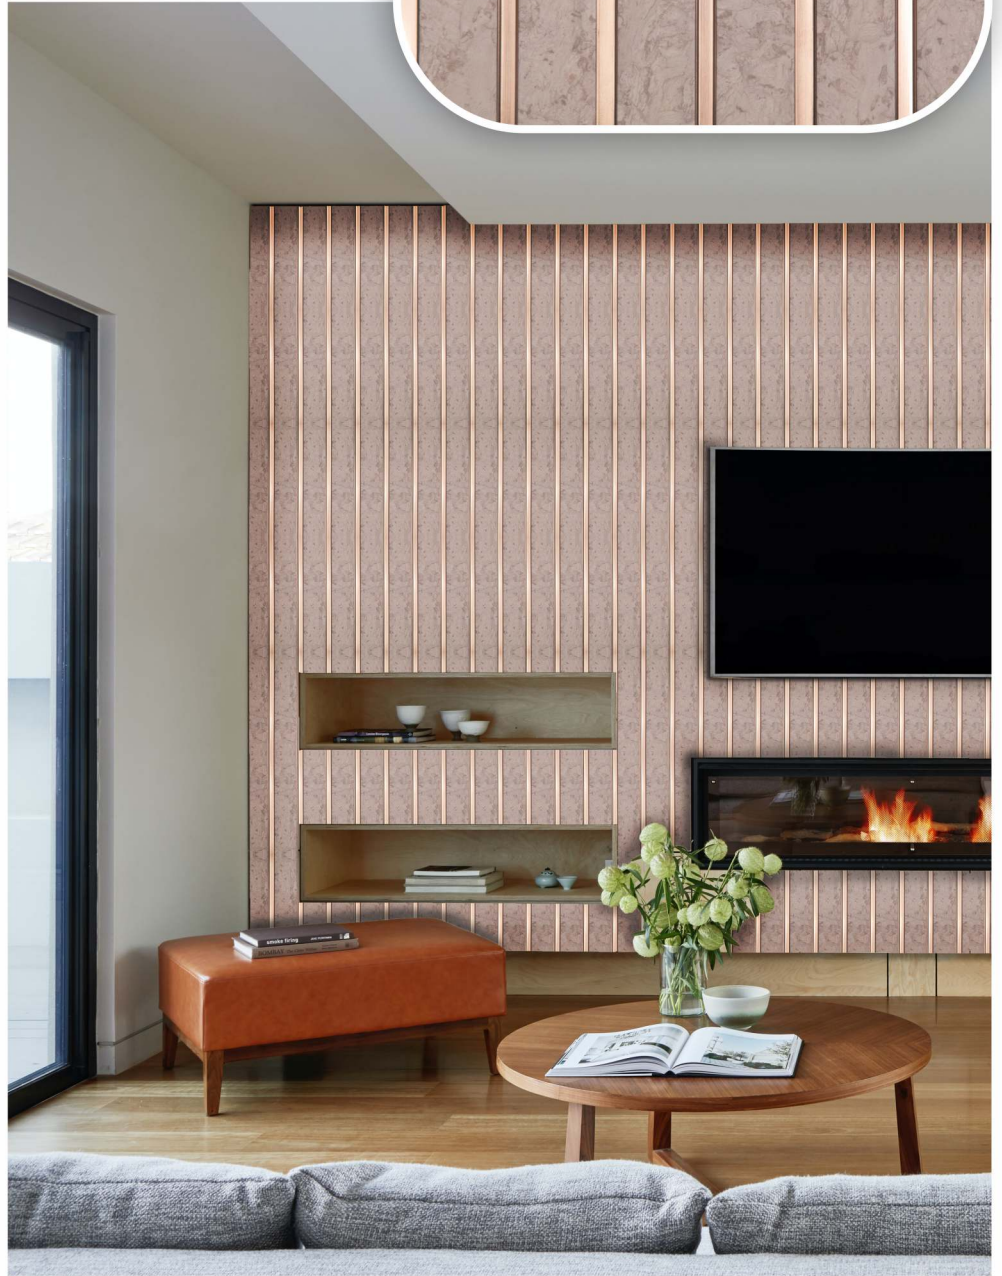

*Antique
Burl
Finish*

SL 703

122 x 2440 MM

Thickness 12 mm