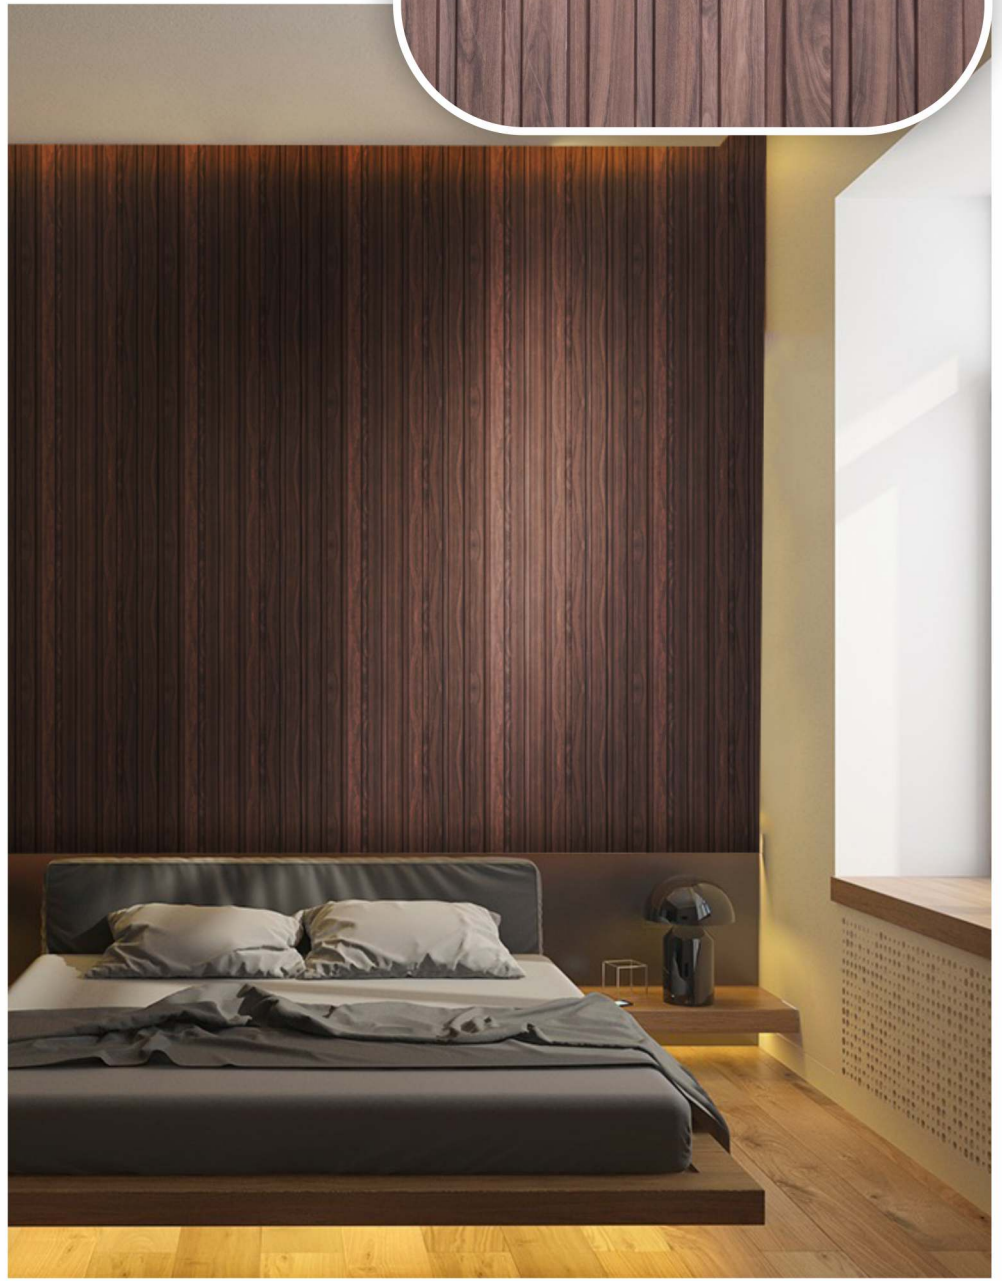

Thickness 12 mm