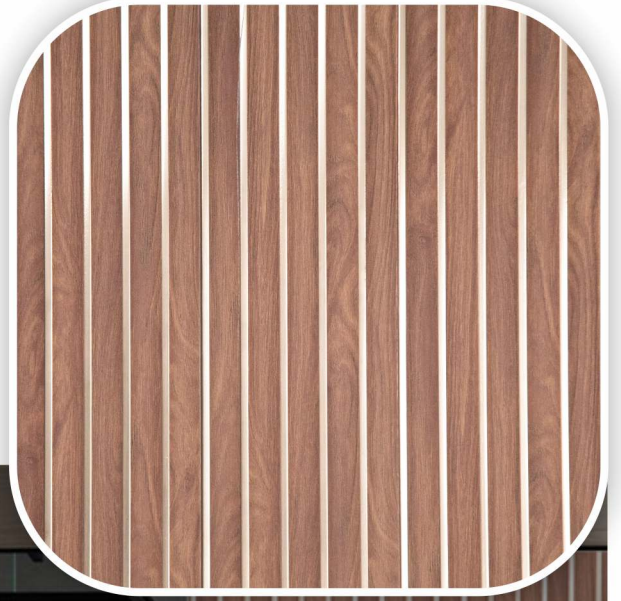

SL 601

6 Inch x 2440 MM

Thickness 12 mm

Moabi

SL 602

6 Inch x 2440 MM

Thickness 12 mm

*Exotic
Walnut*