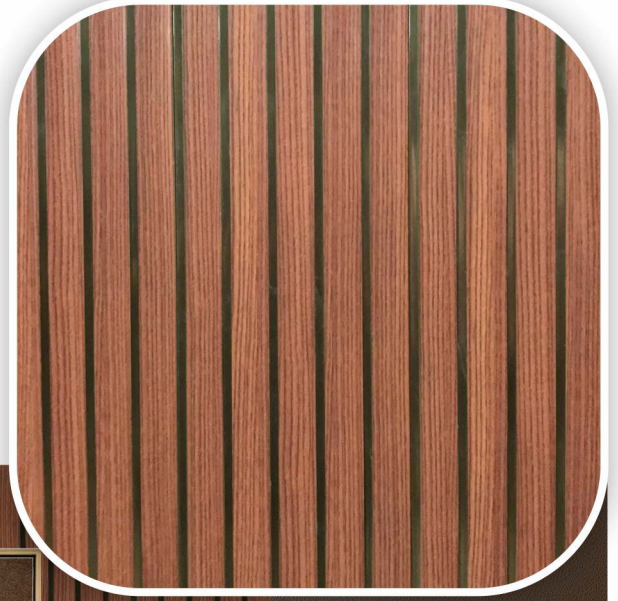

SL 603

6 Inch x 2440 MM

Thickness 12 mm

*Rose
Wood*

SL 604

6 Inch x 2440 MM

Thickness 12 mm

*Black
Forest*