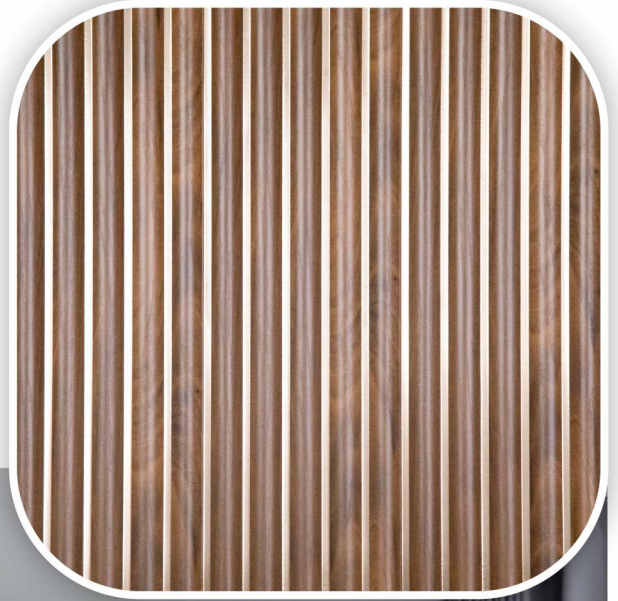

*Exotic
Walnut*

SL 603

6 Inch x 2440 MM

Thickness 12 mm