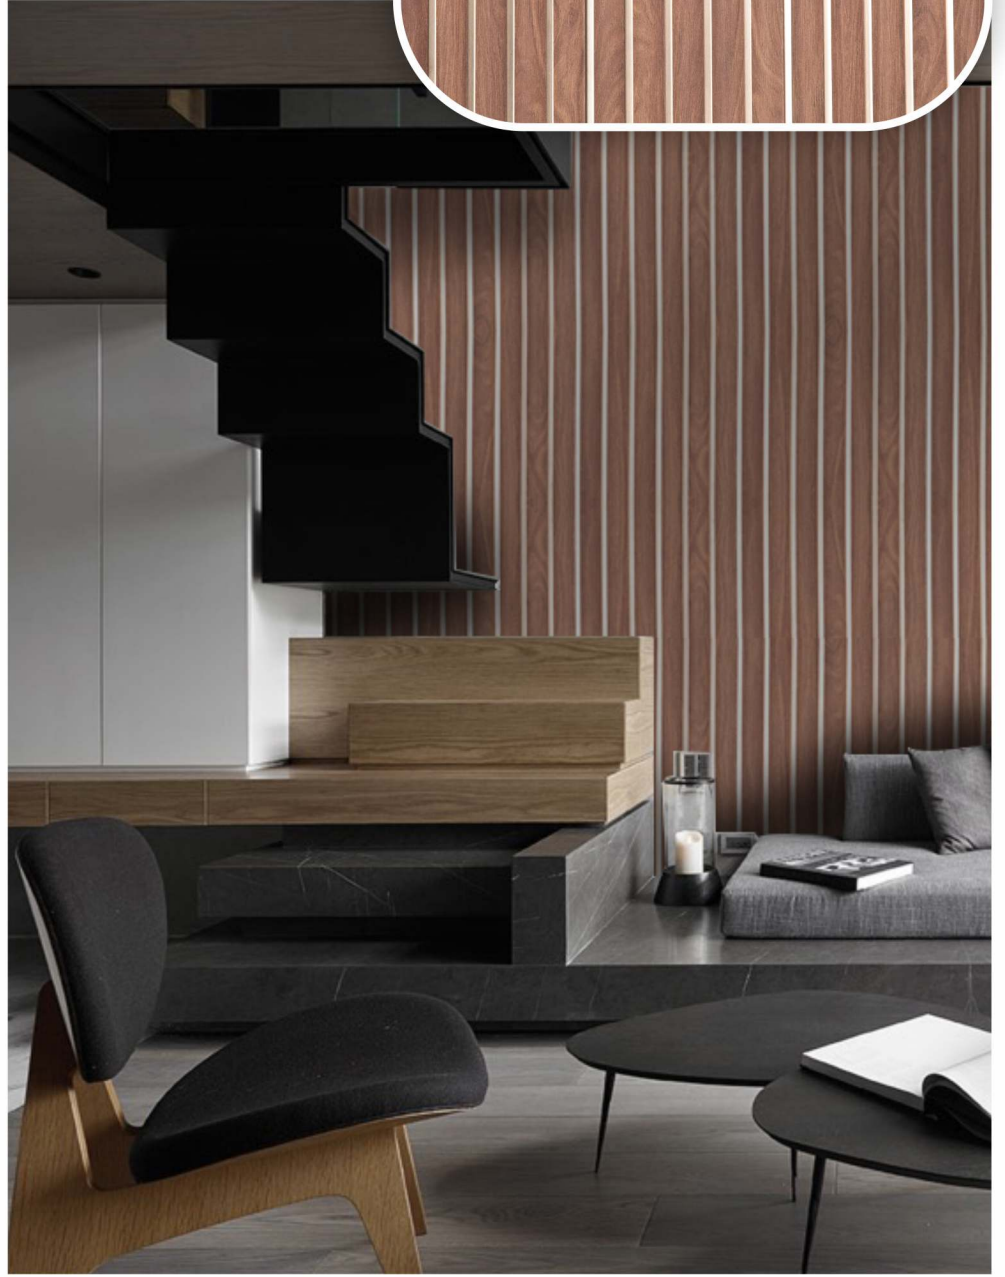

SL 601

6 Inch x 2440 MM

Thickness 12 mm

Moabi

SL 602

6 Inch x 2440 MM

Thickness 12 mm

*Exotic
Walnut*