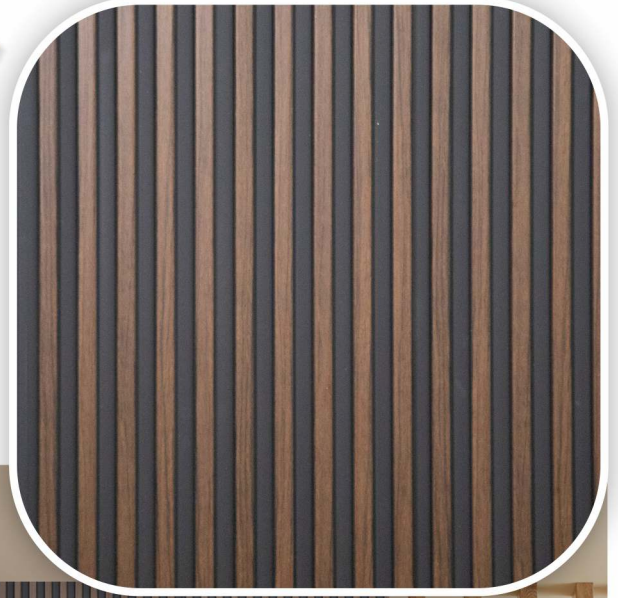

SL 108

122 x 2440 MM

Thickness 12 mm

*Brazilian
Wenge*

SL 109

122 x 2440 MM

Thickness 12 mm

"Recommended Adhesive for
ACRYLIC LOUVER PLANKS