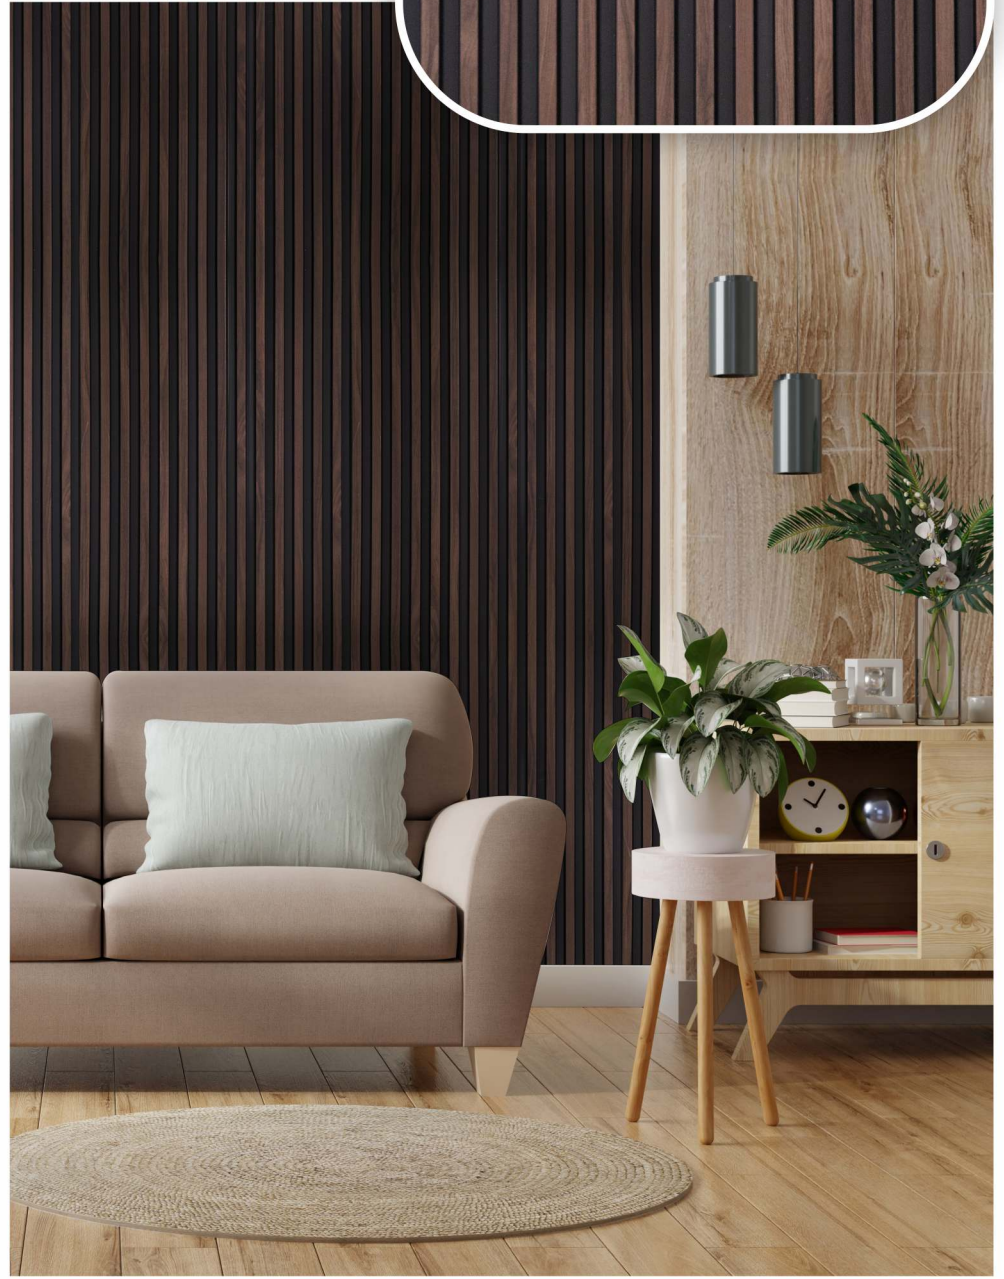

Walnut

SL 108

122 x 2440 MM

Thickness 12 mm