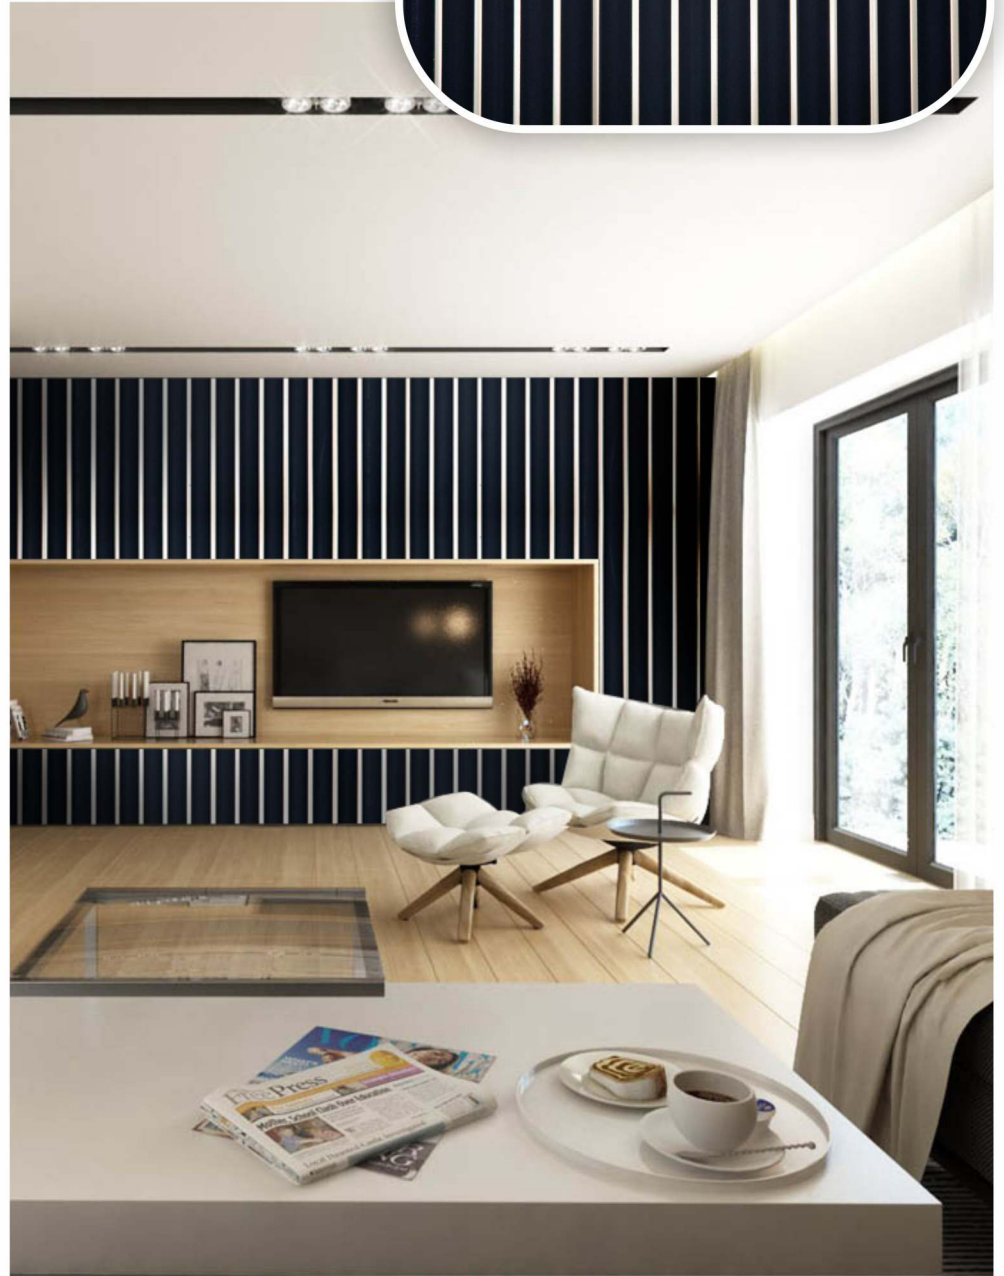

6 Inch x 2440 MM

Thickness 12 mm