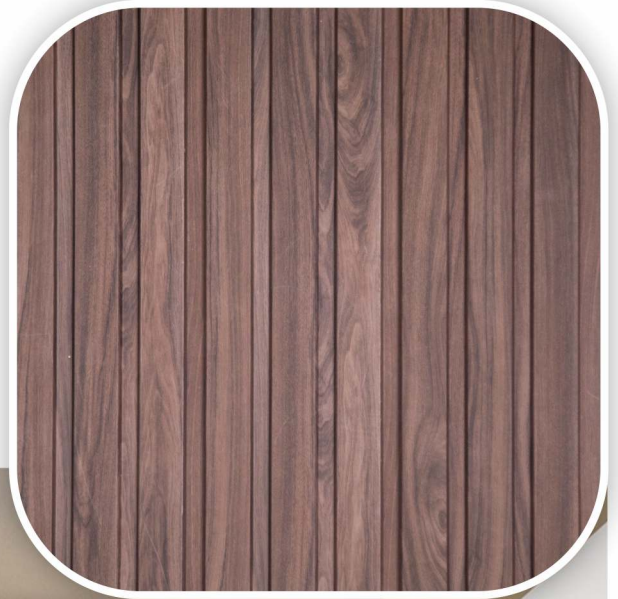

Walnut

SL 203