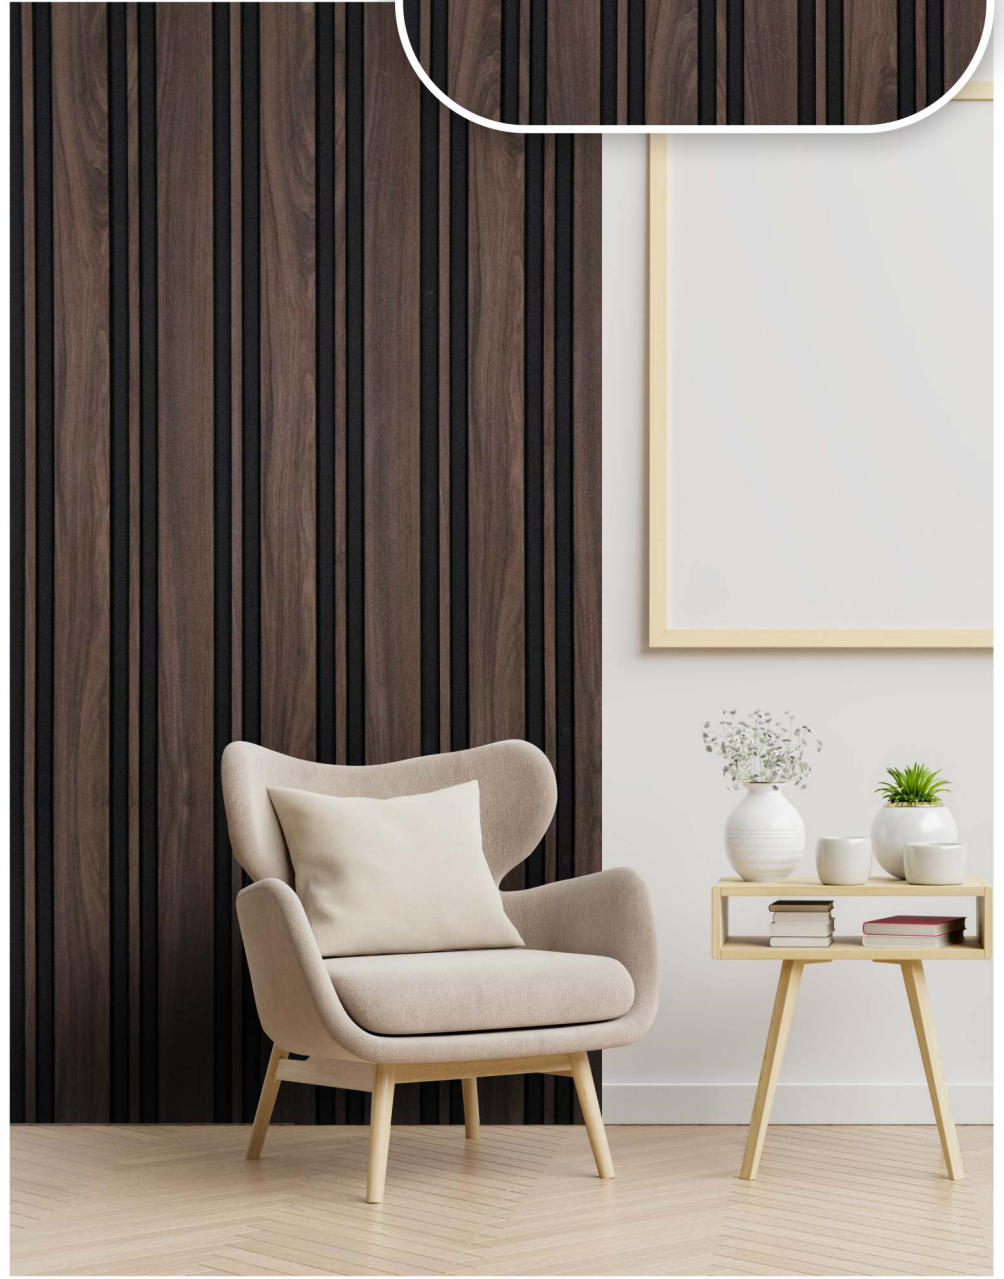

Walnut

SL 305

122 x 2440 MM

Thickness 12 mm