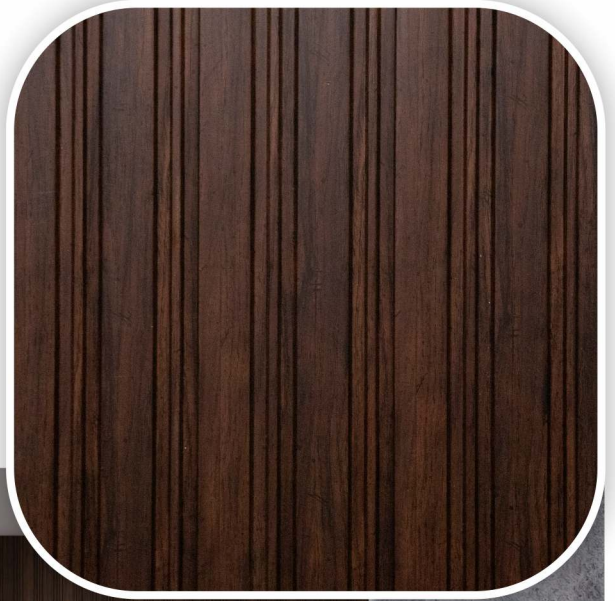

SL 305

122 x 2440 MM

Thickness 12 mm

Sumatra Wood

SL 306

122 x 2440 MM

Thickness 12 mm

Walnut