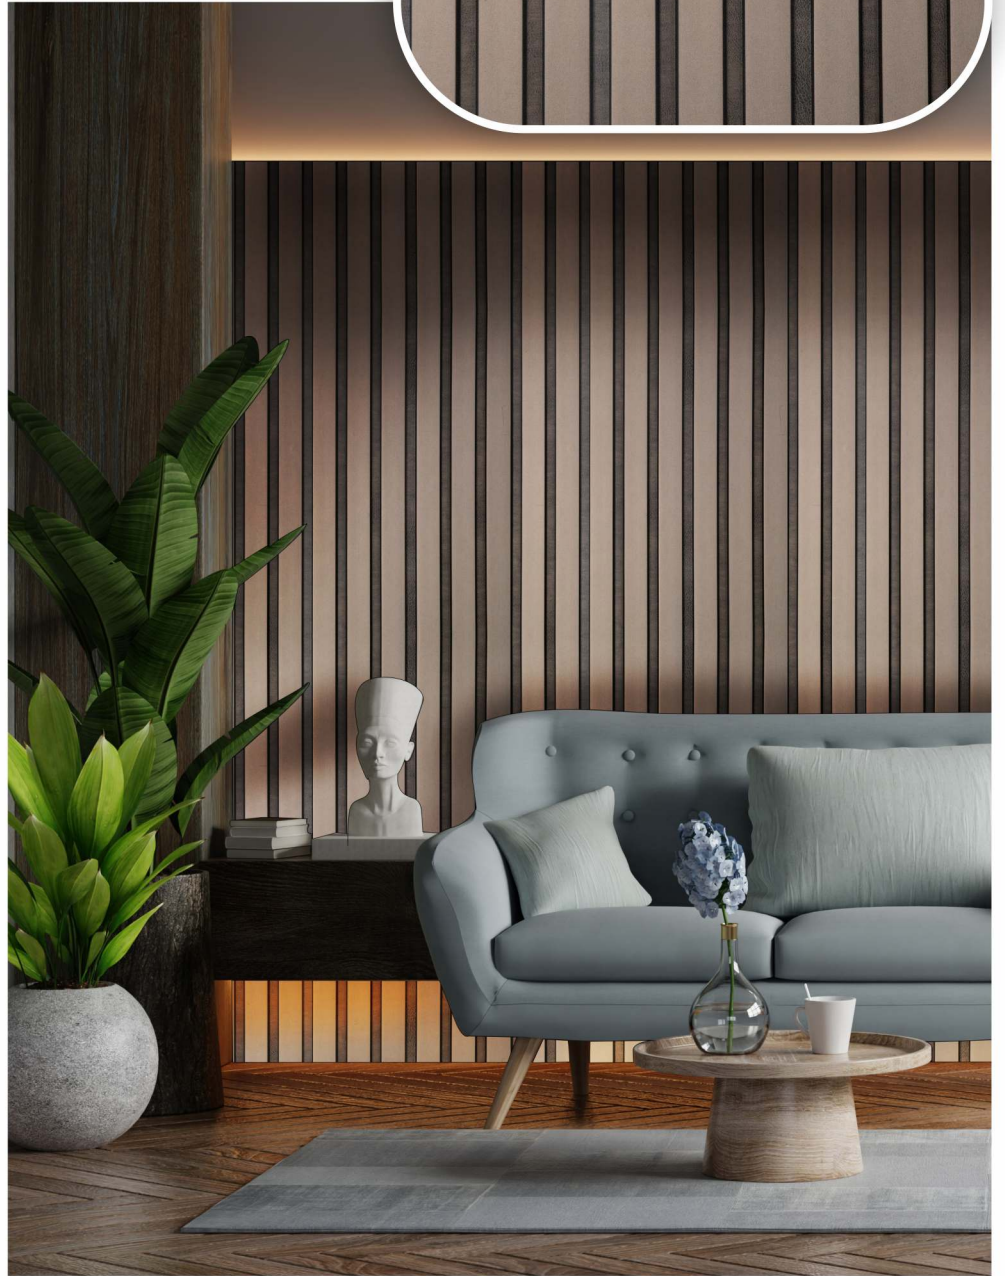

*Leather
Finish*

SL 205

122 x 2440 MM

Thickness 12 mm