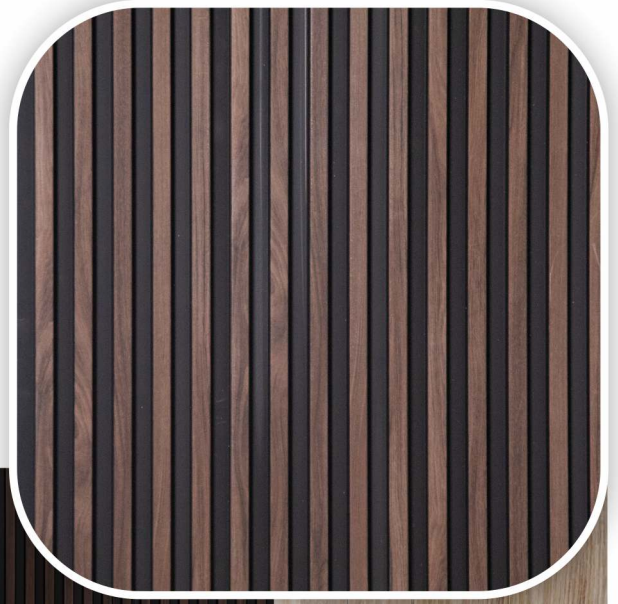

Walnut

SL 108

122 x 2440 MM

Thickness 12 mm