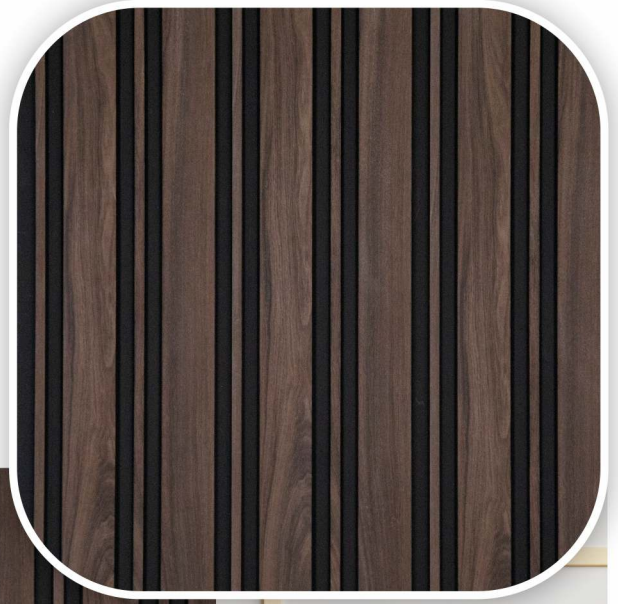

Walnut

SL 305

122 x 2440 MM

Thickness 12 mm