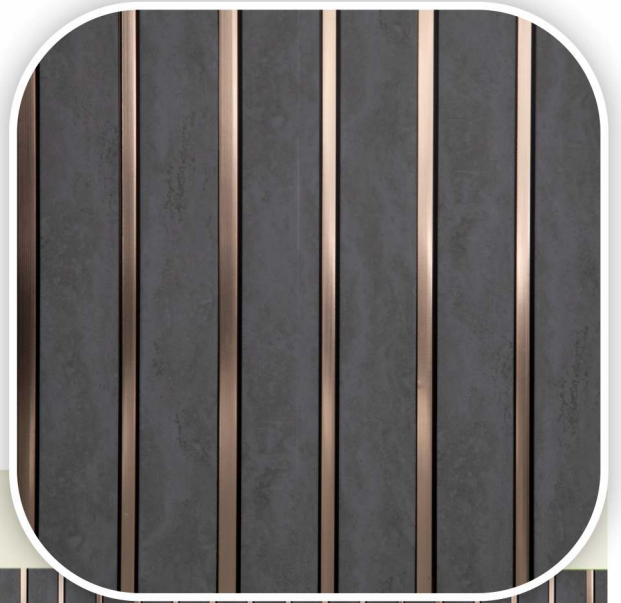

SL 701

122 x 2440 MM

Thickness 12 mm

*Stone
Finish*

SL 702

122 x 2440 MM

Thickness 12 mm

*Antique
Burl
Finish*