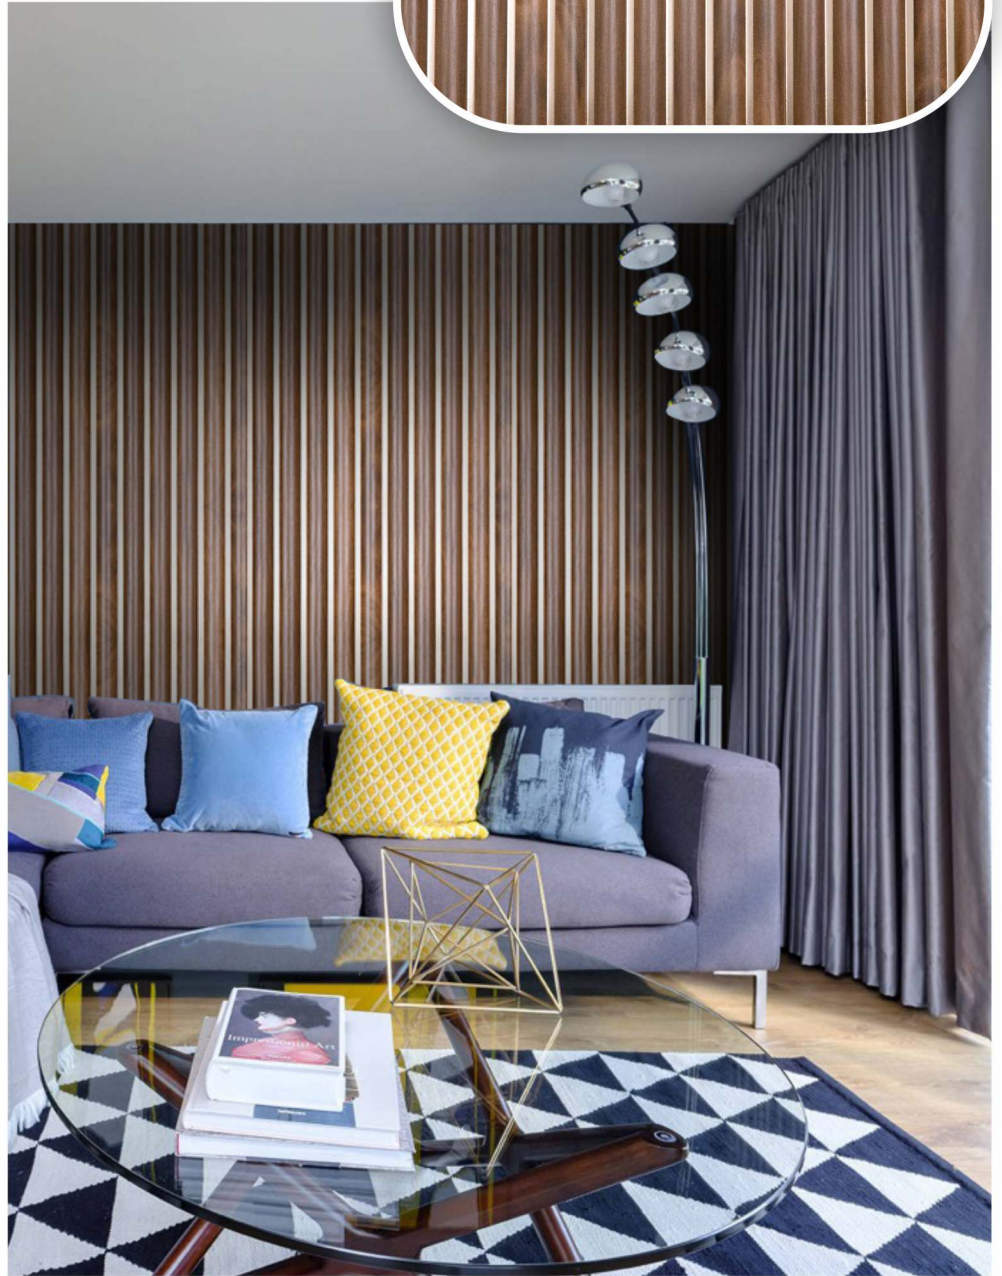

*Exotic
Walnut*

SL 603

6 Inch x 2440 MM

Thickness 12 mm